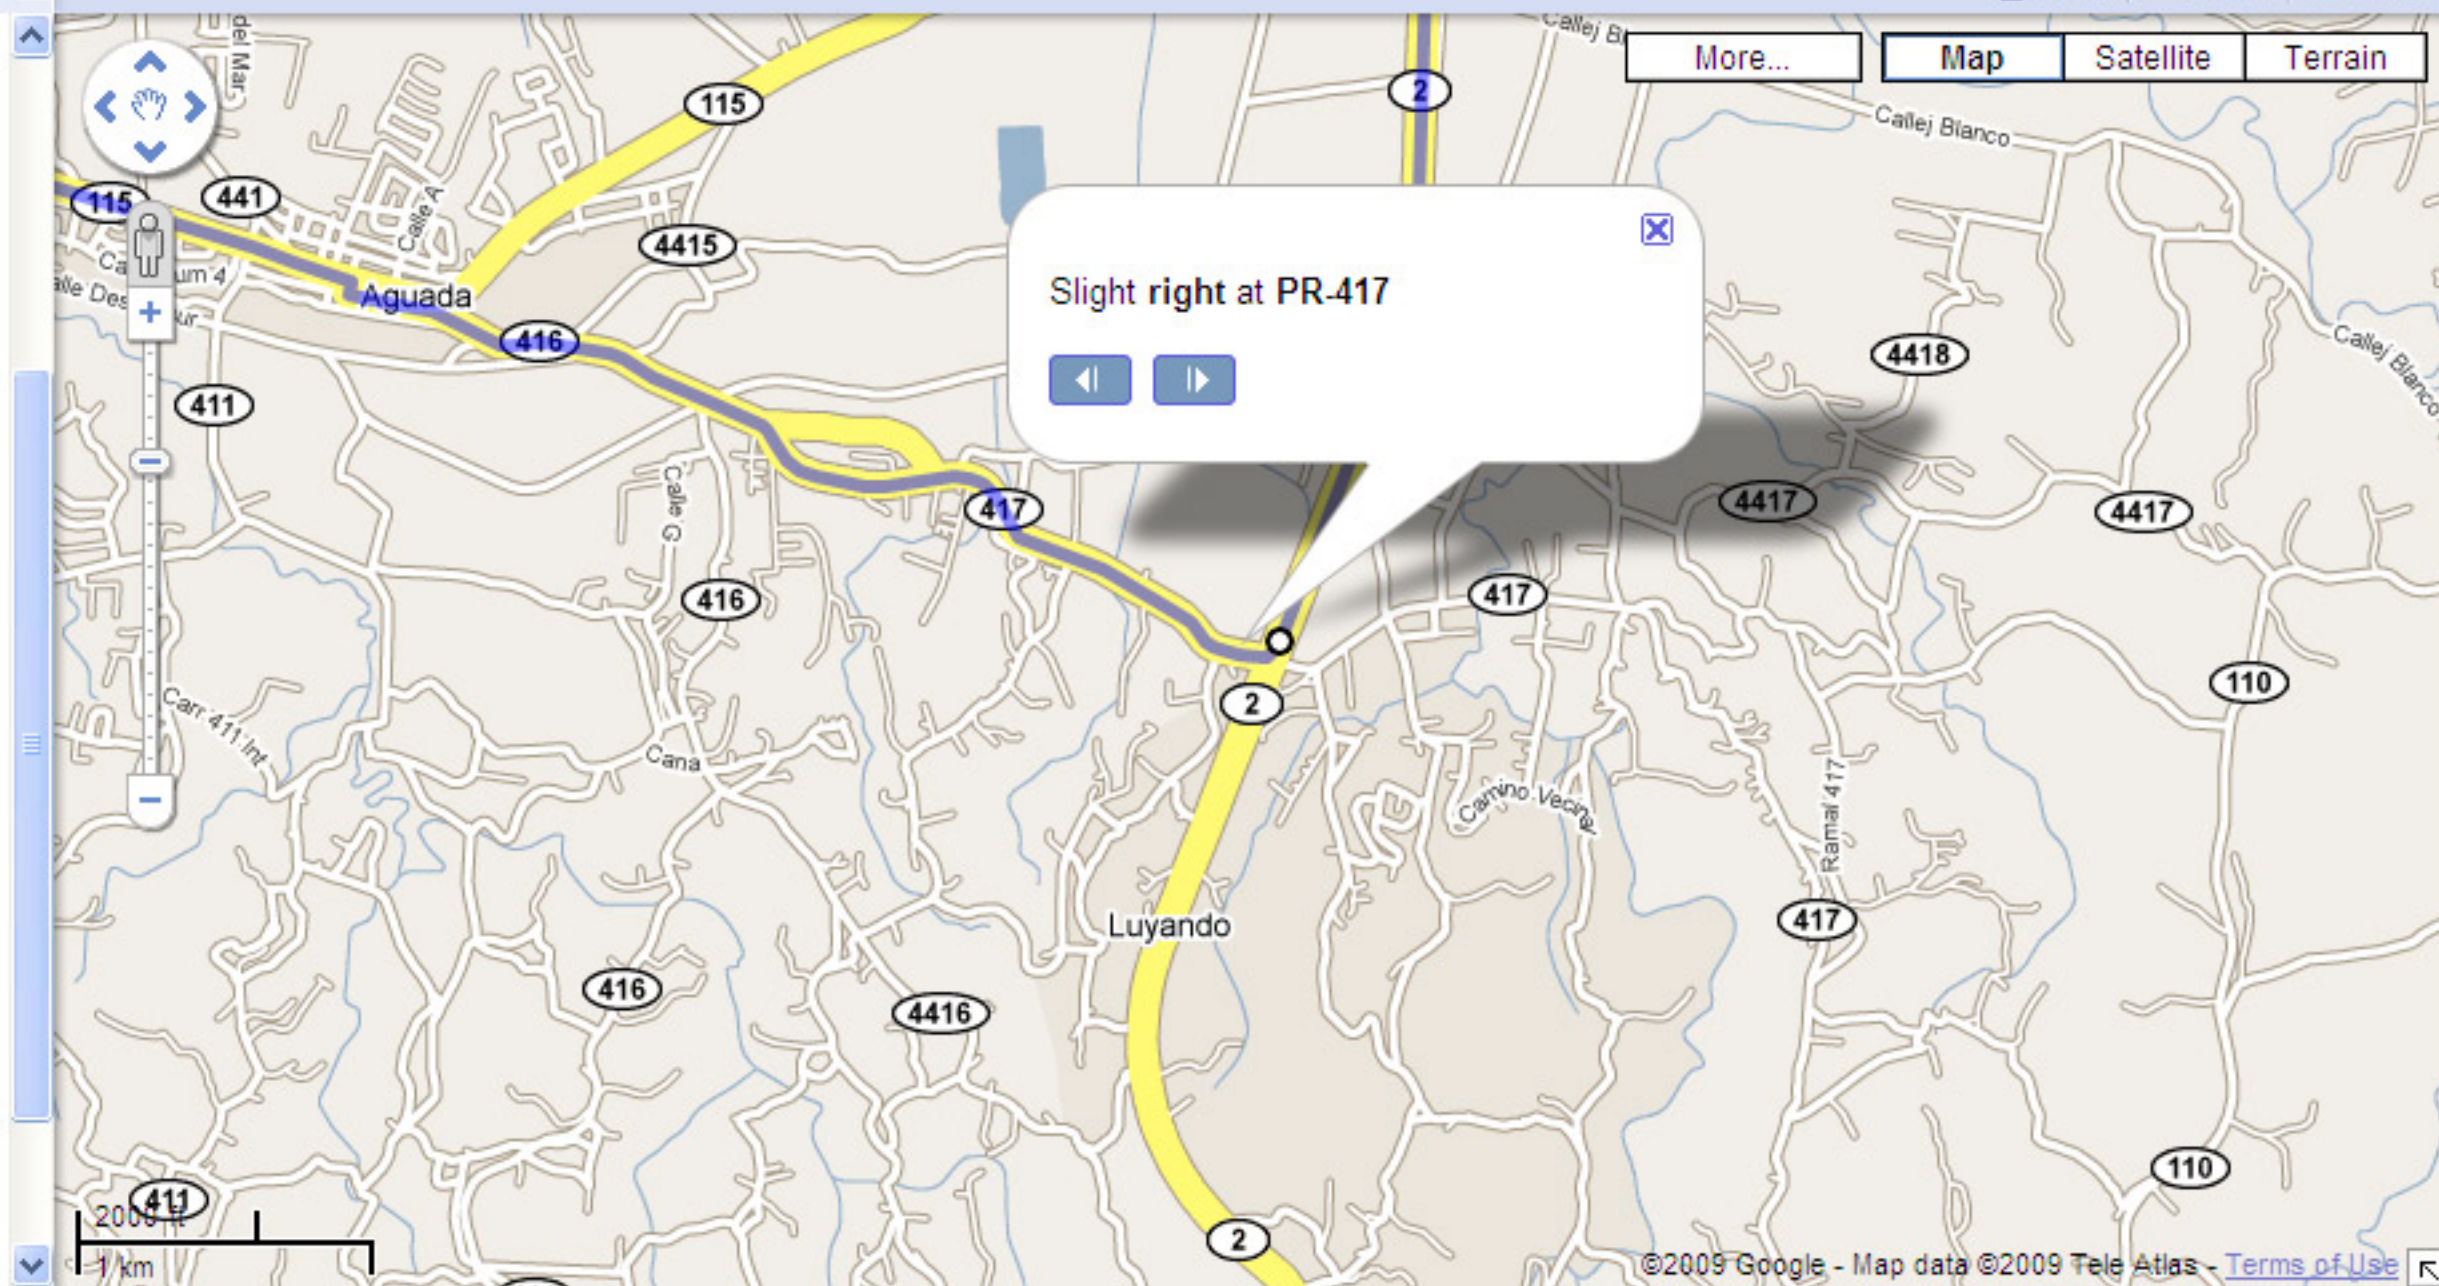

4. Continue on PR-107 2.5 mi
5. Slight right at Rampa 0.1 mi
6. Slight right at PR-2 5.2 mi
7. Slight right at Rampa 463 ft
8. Slight right at PR-417 1.3 mi
9. Continue straight onto PR-416 0.7 mi
10. Continue on Calle la Paz 0.1 mi
11. Turn right at Calle Sanchez Ruiz 157 ft
12. Turn left at Calle Colon 0.2 mi
13. Continue on PR-115 4.5 mi
14. Slight right at Camino Carretas 0.1 mi
15. Turn right to stay on Camino Carretas 292 ft
16. Slight right to stay on Camino Carretas 0.8 mi
17. Slight right at Calle Miramar 0.7 mi
18. Continue on Gall Road Blvd 0.3 mi

Gall Road Blvd

[Save to My Maps](#)

These directions are for planning purposes only. You may find that construction projects, traffic, weather, or other events may cause