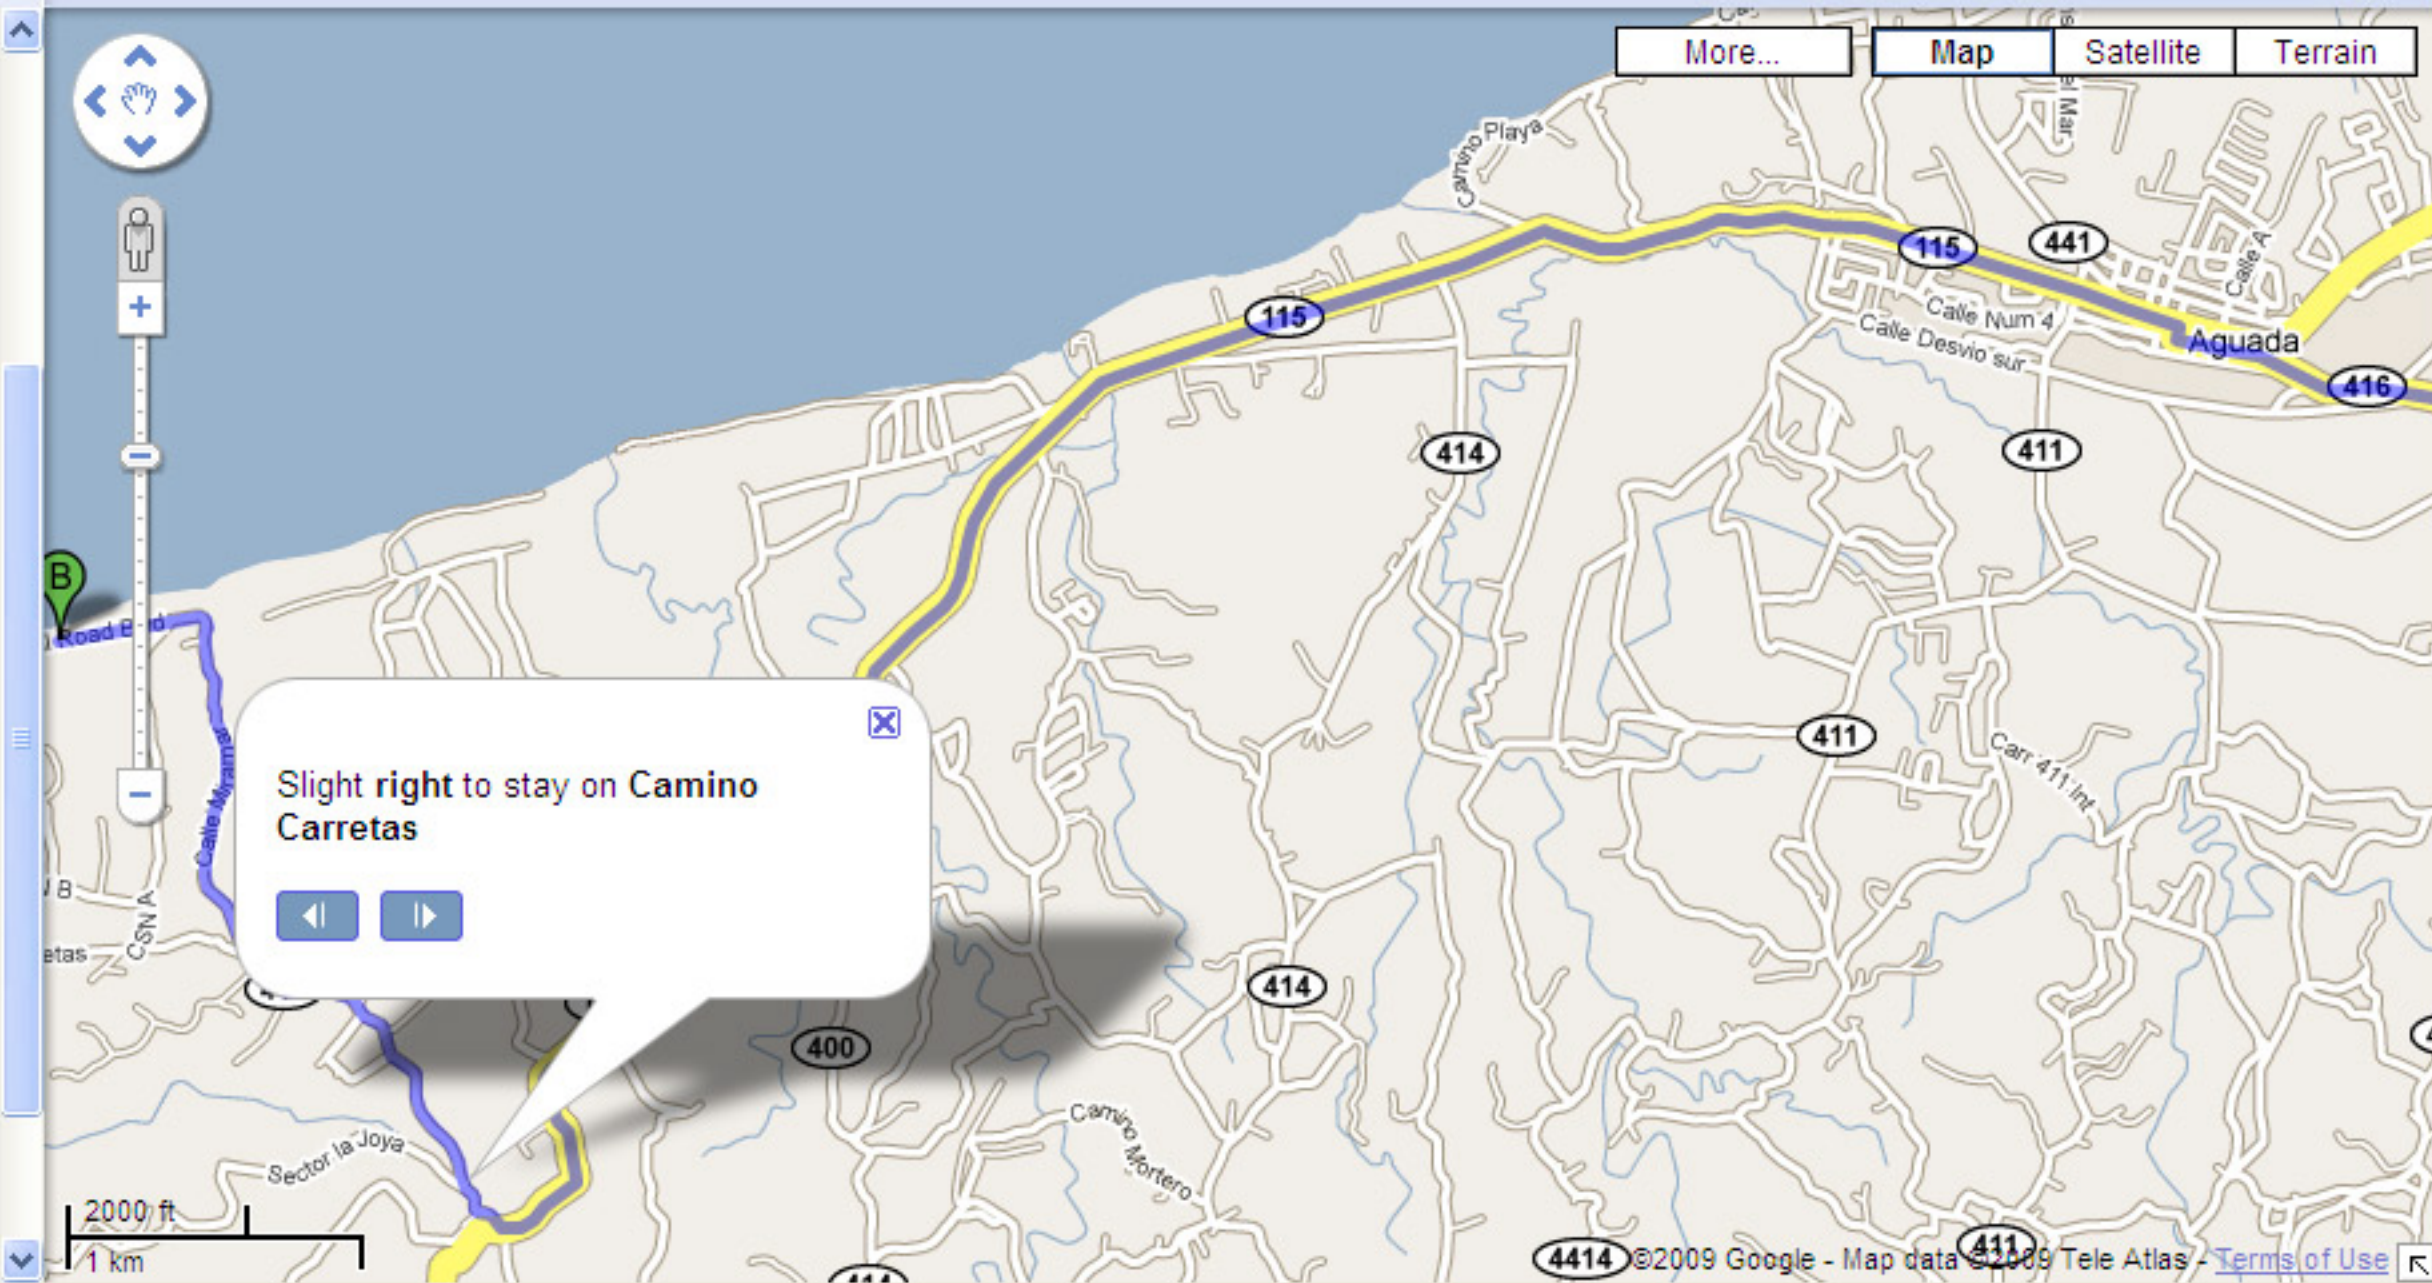

4. Continue on PR-107 2.5 mi
5. Slight right at Rampa 0.1 mi
6. Slight right at PR-2 5.2 mi
7. Slight right at Rampa 463 ft
8. Slight right at PR-417 1.3 mi
9. Continue straight onto PR-416 0.7 mi
10. Continue on Calle la Paz 0.1 mi
11. Turn right at Calle Sanchez Ruiz 157 ft
12. Turn left at Calle Colon 0.2 mi
13. Continue on PR-115 4.5 mi
14. Slight right at Camino Carretas 0.1 mi
15. Turn right to stay on Camino Carretas 292 ft
16. Slight right to stay on Camino Carretas 0.8 mi
17. Slight right at Calle Miramar 0.7 mi
18. Continue on Gall Road Blvd 0.3 mi

Gall Road Blvd

[Save to My Maps](#)

These directions are for planning purposes only. You may find that construction projects, traffic, weather, or other events may cause