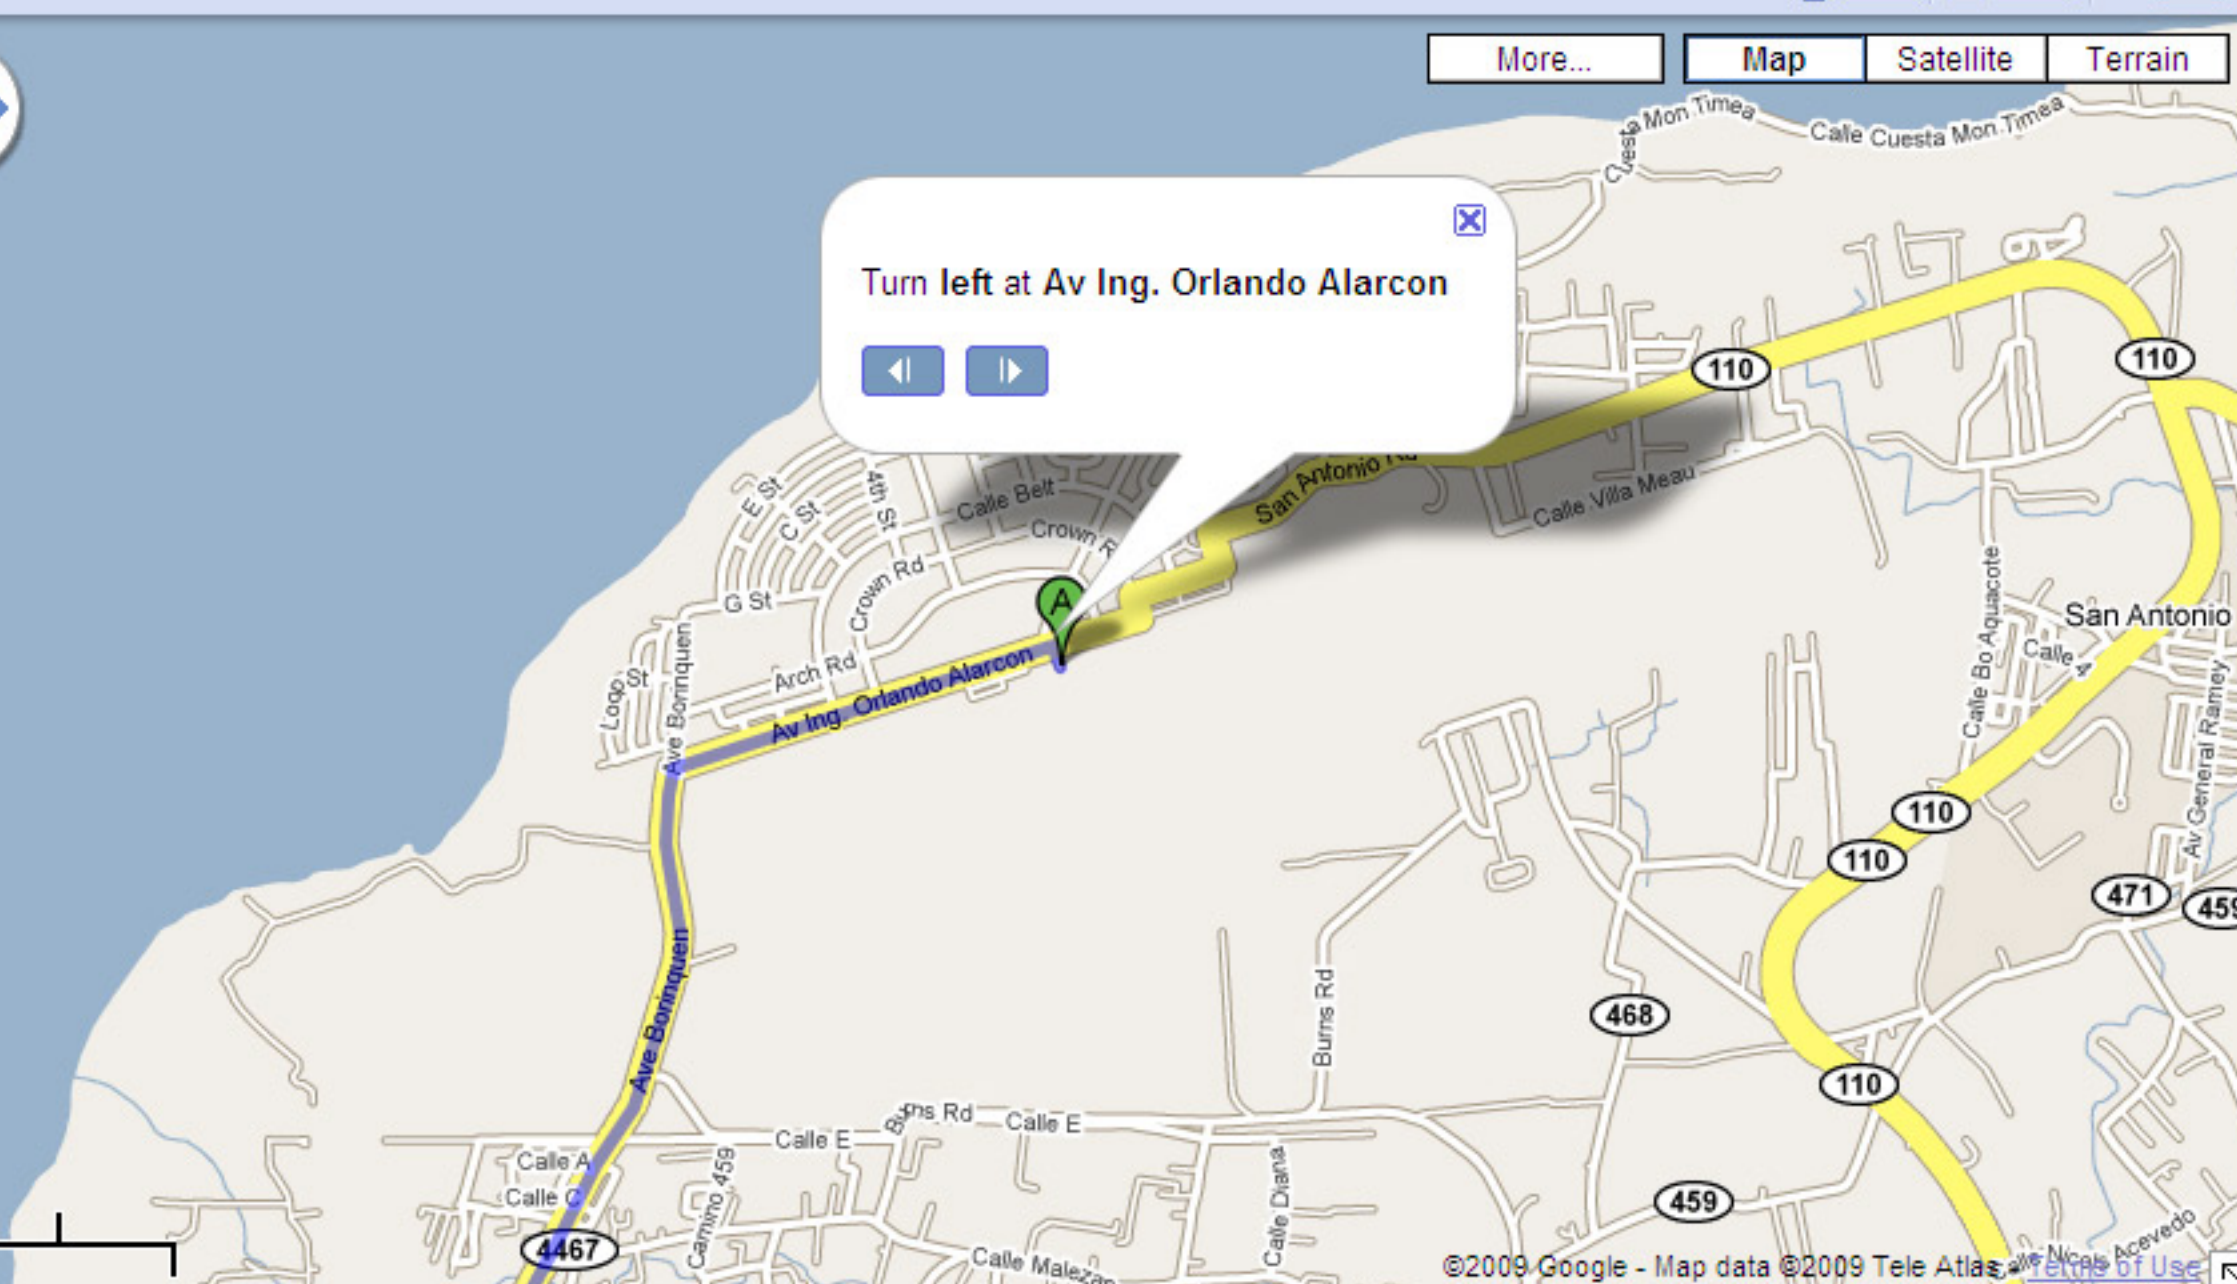

18.8 mi – about 40 mins

Via PR-2 - [remove](#)

[More...](#) [Map](#) [Satellite](#) [Terrain](#)

A Rafael Hernández Airport
Puerto Rico

1. Head north toward Av Ing. Orlando Alarcon 253 ft
2. Turn left at Av Ing. Orlando Alarcon 0.8 mi
3. Turn left at Ave Borinquen 1.0 mi
4. Continue on PR-107 2.5 mi
5. Slight right at Rampa 0.1 mi
6. Slight right at PR-2 5.2 mi
7. Slight right at Rampa 463 ft
8. Slight right at PR-417 1.3 mi
9. Continue straight onto PR-416 0.7 mi
10. Continue on Calle la Paz 0.1 mi
11. Turn right at Calle Sanchez Ruiz 157 ft
12. Turn left at Calle Colon 0.2 mi
13. Continue on PR-115 4.5 mi
14. Slight right at Camino Carretas 0.1 mi

Turn left at Av Ing. Orlando Alarcon

◀ ▶

Driving directions to Gall Road Blvd

18.8 mi – about 40 mins

Via PR-2 - [remove](#)

A Rafael Hernández Airport
Puerto Rico

- 1. Head north toward Av Ing. Orlando Alarcon 253 ft
- 2. Turn left at Av Ing. Orlando Alarcon 0.8 mi
- 3. Turn left at Ave Borinquen 1.0 mi
- 4. Continue on PR-107 2.5 mi
- 5. Slight right at Rampa 0.1 mi
- 6. Slight right at PR-2 5.2 mi
- 7. Slight right at Rampa 463 ft
- 8. Slight right at PR-417 1.3 mi
- 9. Continue straight onto PR-416 0.7 mi
- 10. Continue on Calle la Paz 0.1 mi
- 11. Turn right at Calle Sanchez Ruiz 157 ft
- 12. Turn left at Calle Colon 0.2 mi
- 13. Continue on PR-115 4.5 mi
- 14. Slight right at Camino Carretas 0.1 mi