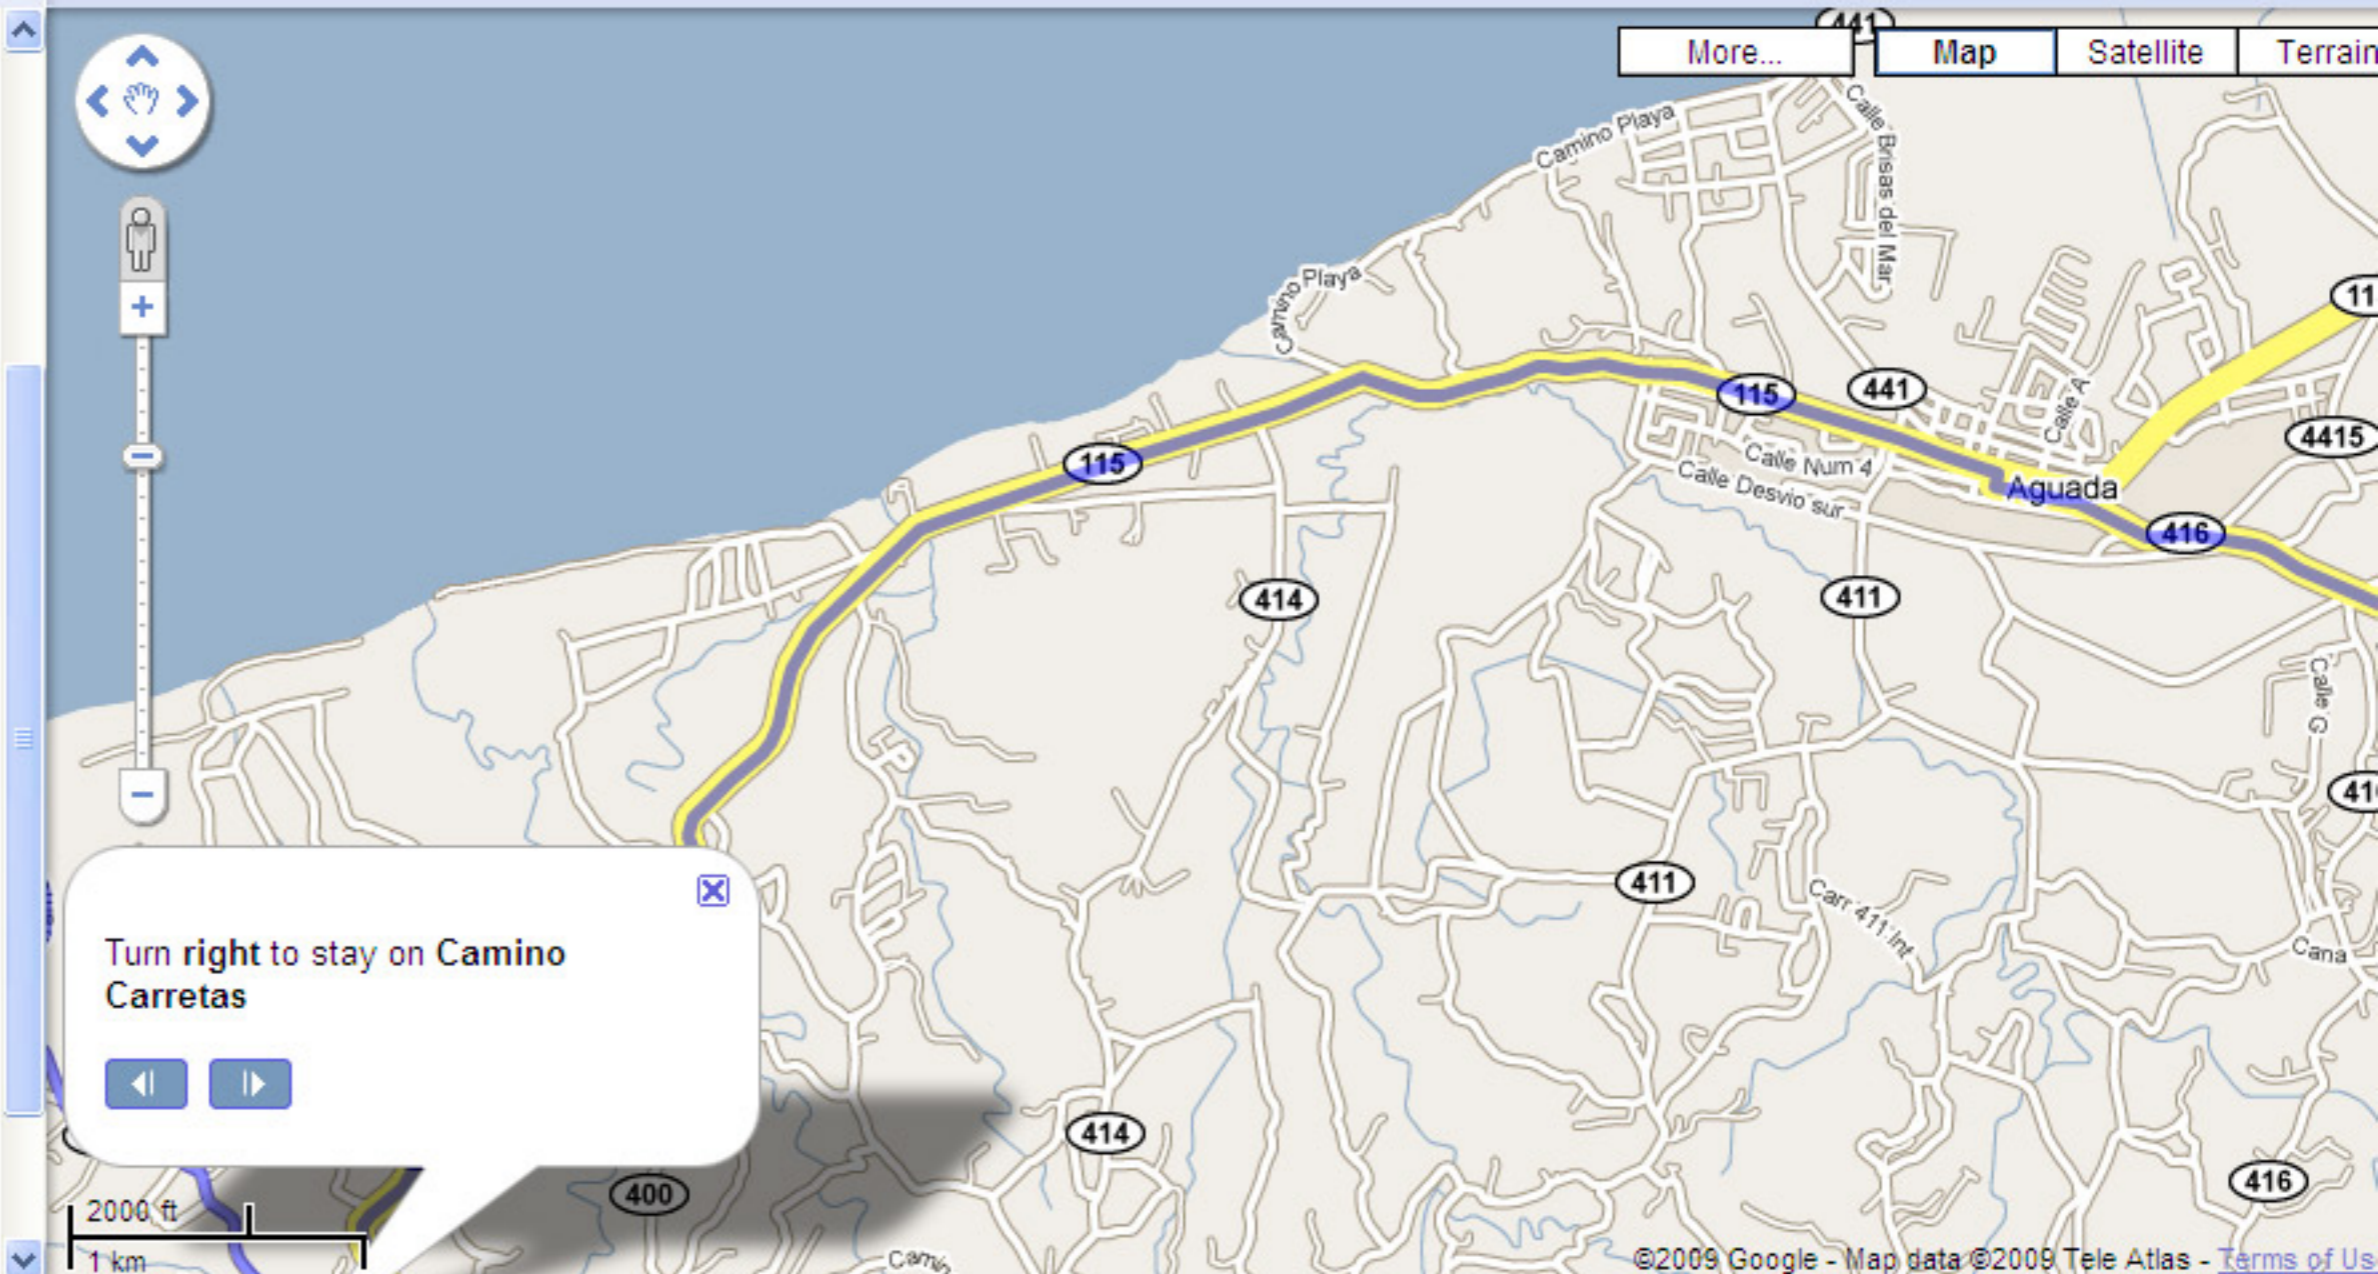

4. Continue on PR-107 2.5 mi
5. Slight right at Rampa 0.1 mi
6. Slight right at PR-2 5.2 mi
7. Slight right at Rampa 463 ft
8. Slight right at PR-417 1.3 mi
9. Continue straight onto PR-416 0.7 mi
10. Continue on Calle la Paz 0.1 mi
11. Turn right at Calle Sanchez Ruiz 157 ft
12. Turn left at Calle Colon 0.2 mi
13. Continue on PR-115 4.5 mi
14. Slight right at Camino Carretas 0.1 mi
15. Turn right to stay on Camino Carretas 292 ft
16. Slight right to stay on Camino Carretas 0.8 mi
17. Slight right at Calle Miramar 0.7 mi
18. Continue on Gall Road Blvd 0.3 mi

Gall Road Blvd

[Save to My Maps](#)

These directions are for planning purposes only. You may find that construction projects, traffic, weather, or other events may cause

Turn right to stay on Camino Carretas