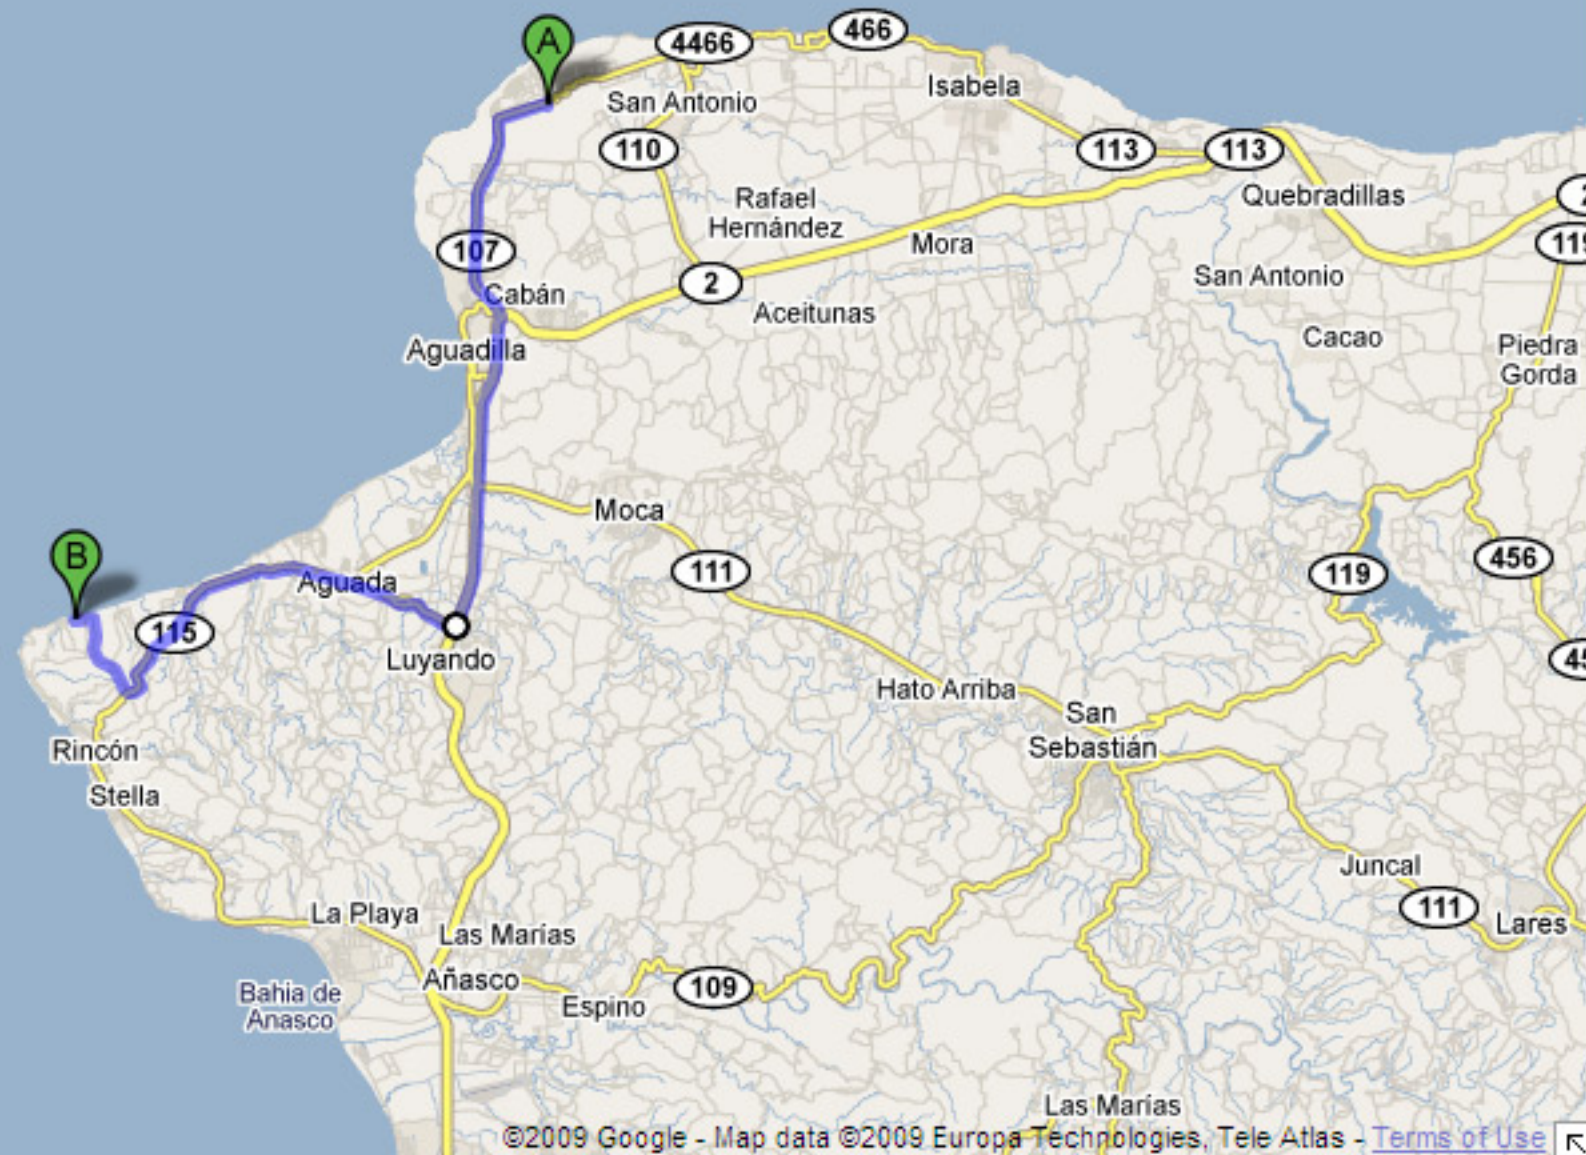

Driving directions to Gall Road Blvd

18.8 mi – about 40 mins

Via PR-2 - [remove](#)

[More...](#) [Map](#) [Satellite](#) [Terrain](#)

A Rafael Hernández Airport
Puerto Rico

1. Head **north** toward Av Ing. Orlando Alarcon 253 ft
2. Turn **left** at Av Ing. Orlando Alarcon 0.8 mi
3. Turn **left** at Ave Borinquen 1.0 mi
4. Continue on PR-107 2.5 mi
5. Slight **right** at Rampa 0.1 mi
6. Slight **right** at PR-2 5.2 mi
7. Slight **right** at Rampa 463 ft
8. Slight **right** at PR-417 1.3 mi
9. Continue straight onto PR-416 0.7 mi
10. Continue on Calle la Paz 0.1 mi
11. Turn **right** at Calle Sanchez Ruiz 157 ft
12. Turn **left** at Calle Colon 0.2 mi
13. Continue on PR-115 4.5 mi
14. Slight **right** at Camino Carretas 0.1 mi

Driving directions to Gall Road Blvd

18.8 mi – about 40 mins

Via PR-2 - [remove](#)

A Rafael Hernández Airport
Puerto Rico

- | | |
|--|--------|
| 1. Head north toward Av Ing. Orlando Alarcon | 253 ft |
| 2. Turn left at Av Ing. Orlando Alarcon | 0.8 mi |
| 3. Turn left at Ave Borinquen | 1.0 mi |
| 4. Continue on PR-107 | 2.5 mi |
| 5. Slight right at Rampa | 0.1 mi |
| 6. Slight right at PR-2 | 5.2 mi |
| 7. Slight right at Rampa | 463 ft |
| 8. Slight right at PR-417 | 1.3 mi |
| 9. Continue straight onto PR-416 | 0.7 mi |
| 10. Continue on Calle la Paz | 0.1 mi |
| 11. Turn right at Calle Sanchez Ruiz | 157 ft |
| 12. Turn left at Calle Colon | 0.2 mi |
| 13. Continue on PR-115 | 4.5 mi |
| 14. Slight right at Camino Carretas | 0.1 mi |