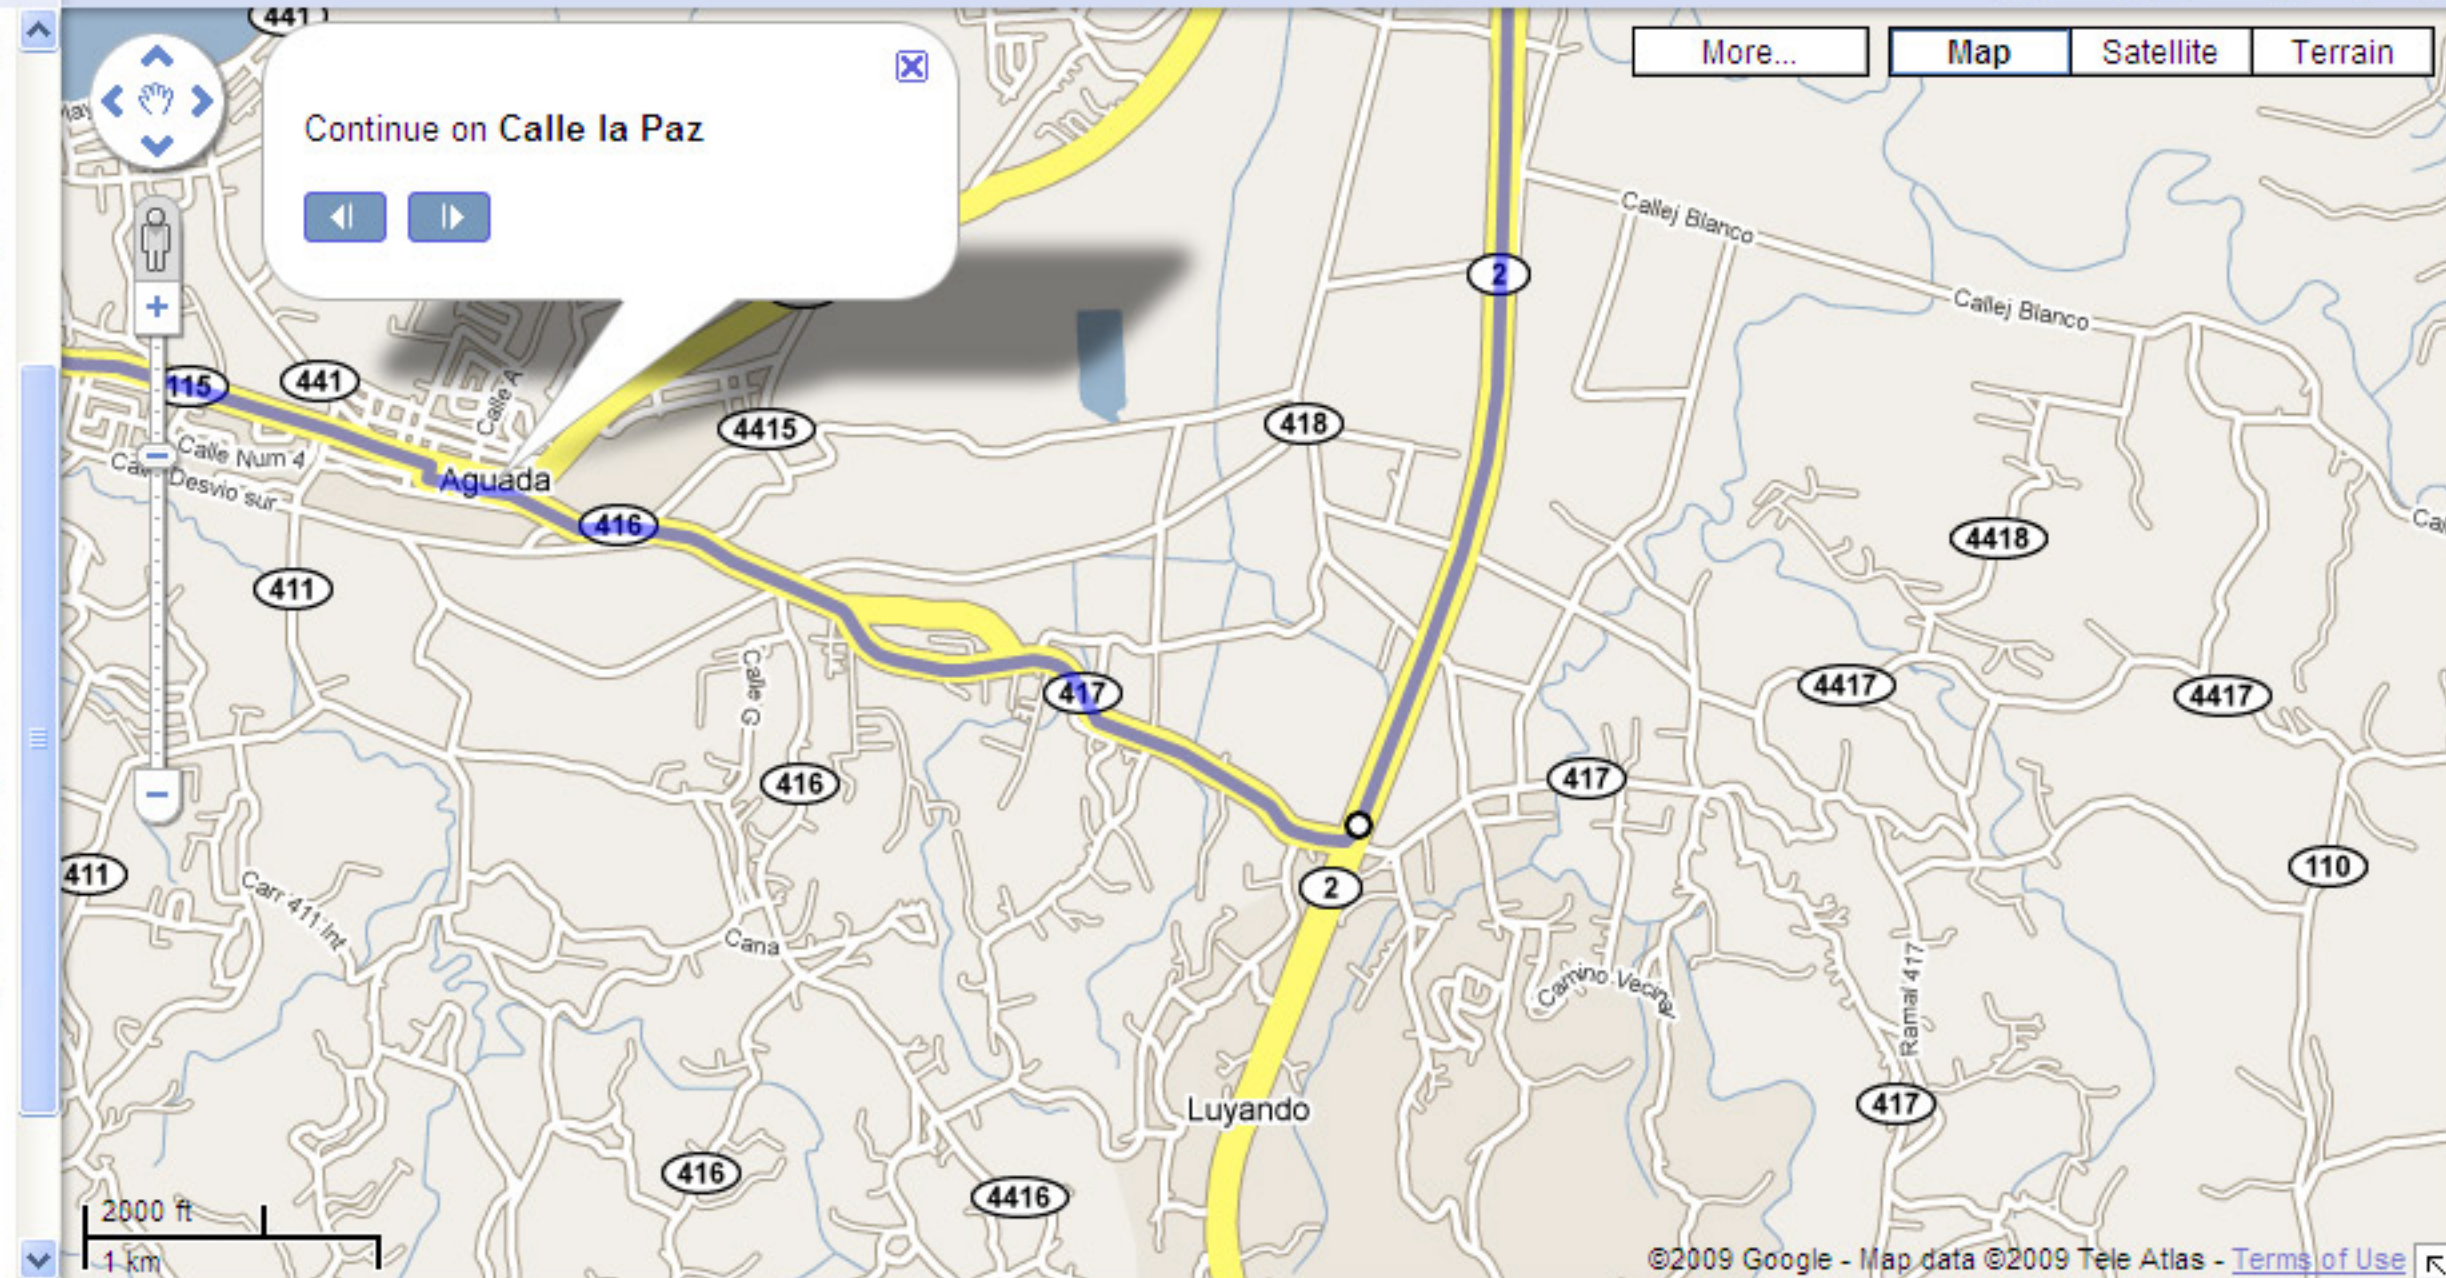

 Gall Road Blvd

[Save to My Maps](#)

These directions are for planning purposes only. You may find that construction projects, traffic, weather, or other events may cause

- 4. Continue on PR-107 2.5 mi
- 5. Slight right at Rampa 0.1 mi
- 6. Slight right at PR-2 5.2 mi
- 7. Slight right at Rampa 463 ft
- 8. Slight right at PR-417 1.3 mi
- 9. Continue straight onto PR-416 0.7 mi
- 10. Continue on Calle la Paz 0.1 mi
- 11. Turn right at Calle Sanchez Ruiz 157 ft
- 12. Turn left at Calle Colon 0.2 mi
- 13. Continue on PR-115 4.5 mi
- 14. Slight right at Camino Carretas 0.1 mi
- 15. Turn right to stay on Camino Carretas 292 ft
- 16. Slight right to stay on Camino Carretas 0.8 mi
- 17. Slight right at Calle Miramar 0.7 mi
- 18. Continue on Gall Road Blvd 0.3 mi