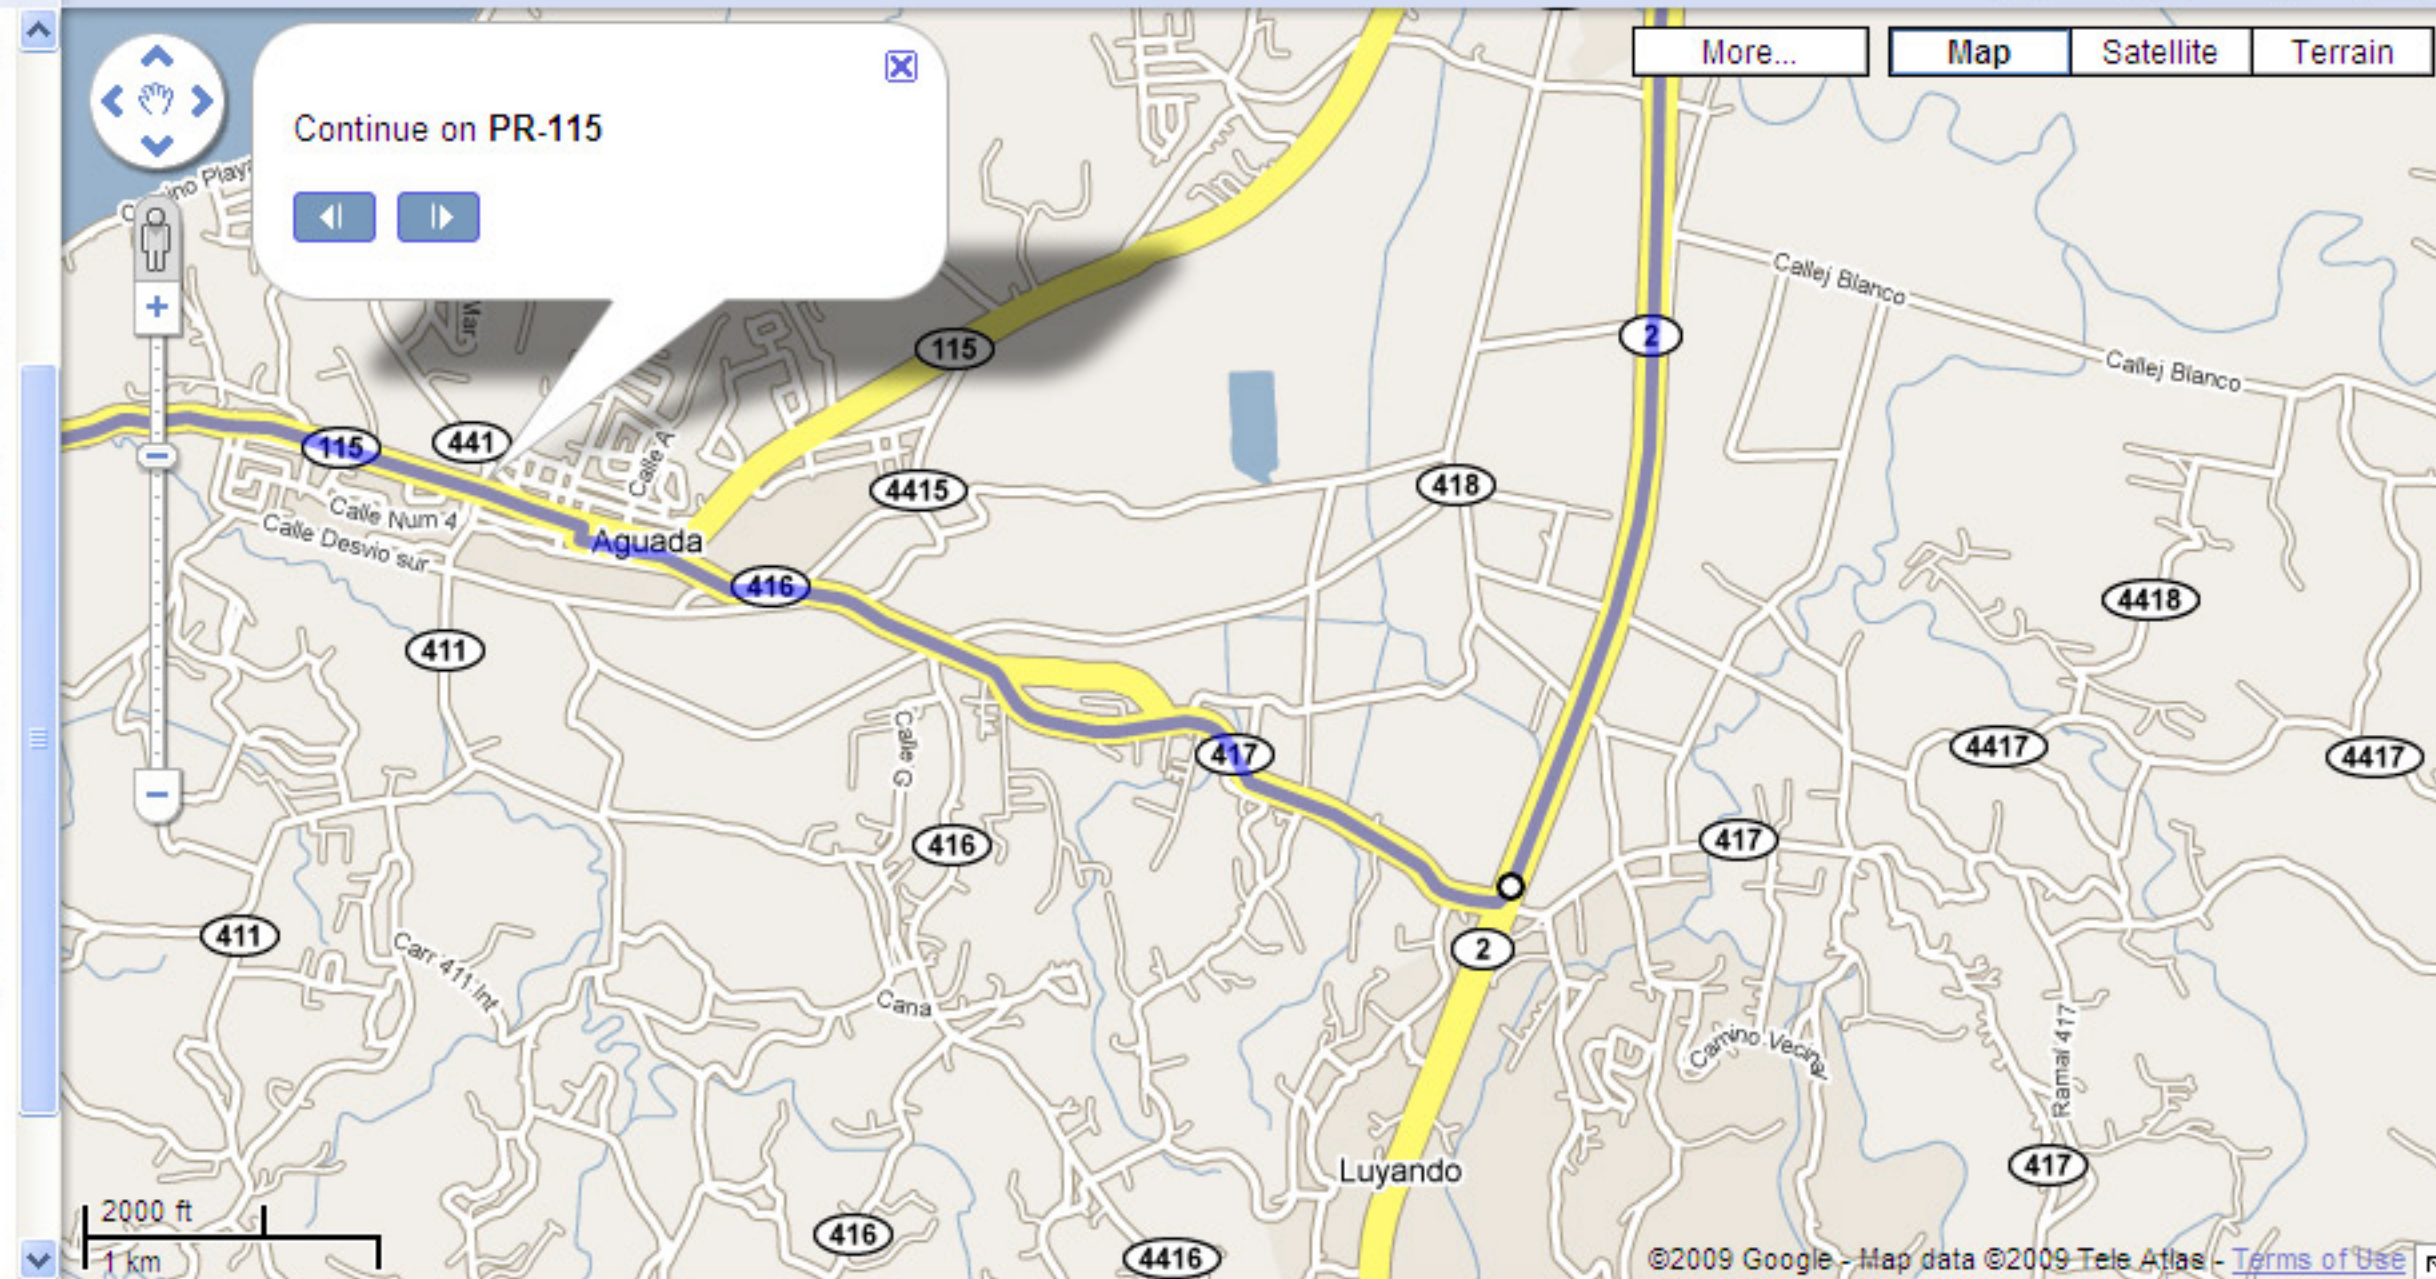

4. Continue on PR-107 2.5 mi
5. Slight right at Rampa 0.1 mi
6. Slight right at PR-2 5.2 mi
7. Slight right at Rampa 463 ft
8. Slight right at PR-417 1.3 mi
9. Continue straight onto PR-416 0.7 mi
10. Continue on Calle la Paz 0.1 mi
11. Turn right at Calle Sanchez Ruiz 157 ft
12. Turn left at Calle Colon 0.2 mi
13. Continue on PR-115 4.5 mi
14. Slight right at Camino Carretas 0.1 mi
15. Turn right to stay on Camino Carretas 292 ft
16. Slight right to stay on Camino Carretas 0.8 mi
17. Slight right at Calle Miramar 0.7 mi
18. Continue on Gall Road Blvd 0.3 mi

Gall Road Blvd

[Save to My Maps](#)

These directions are for planning purposes only. You may find that construction projects, traffic, weather, or other events may cause

Continue on PR-115

◀ ▶

More... Map Satellite Terrain