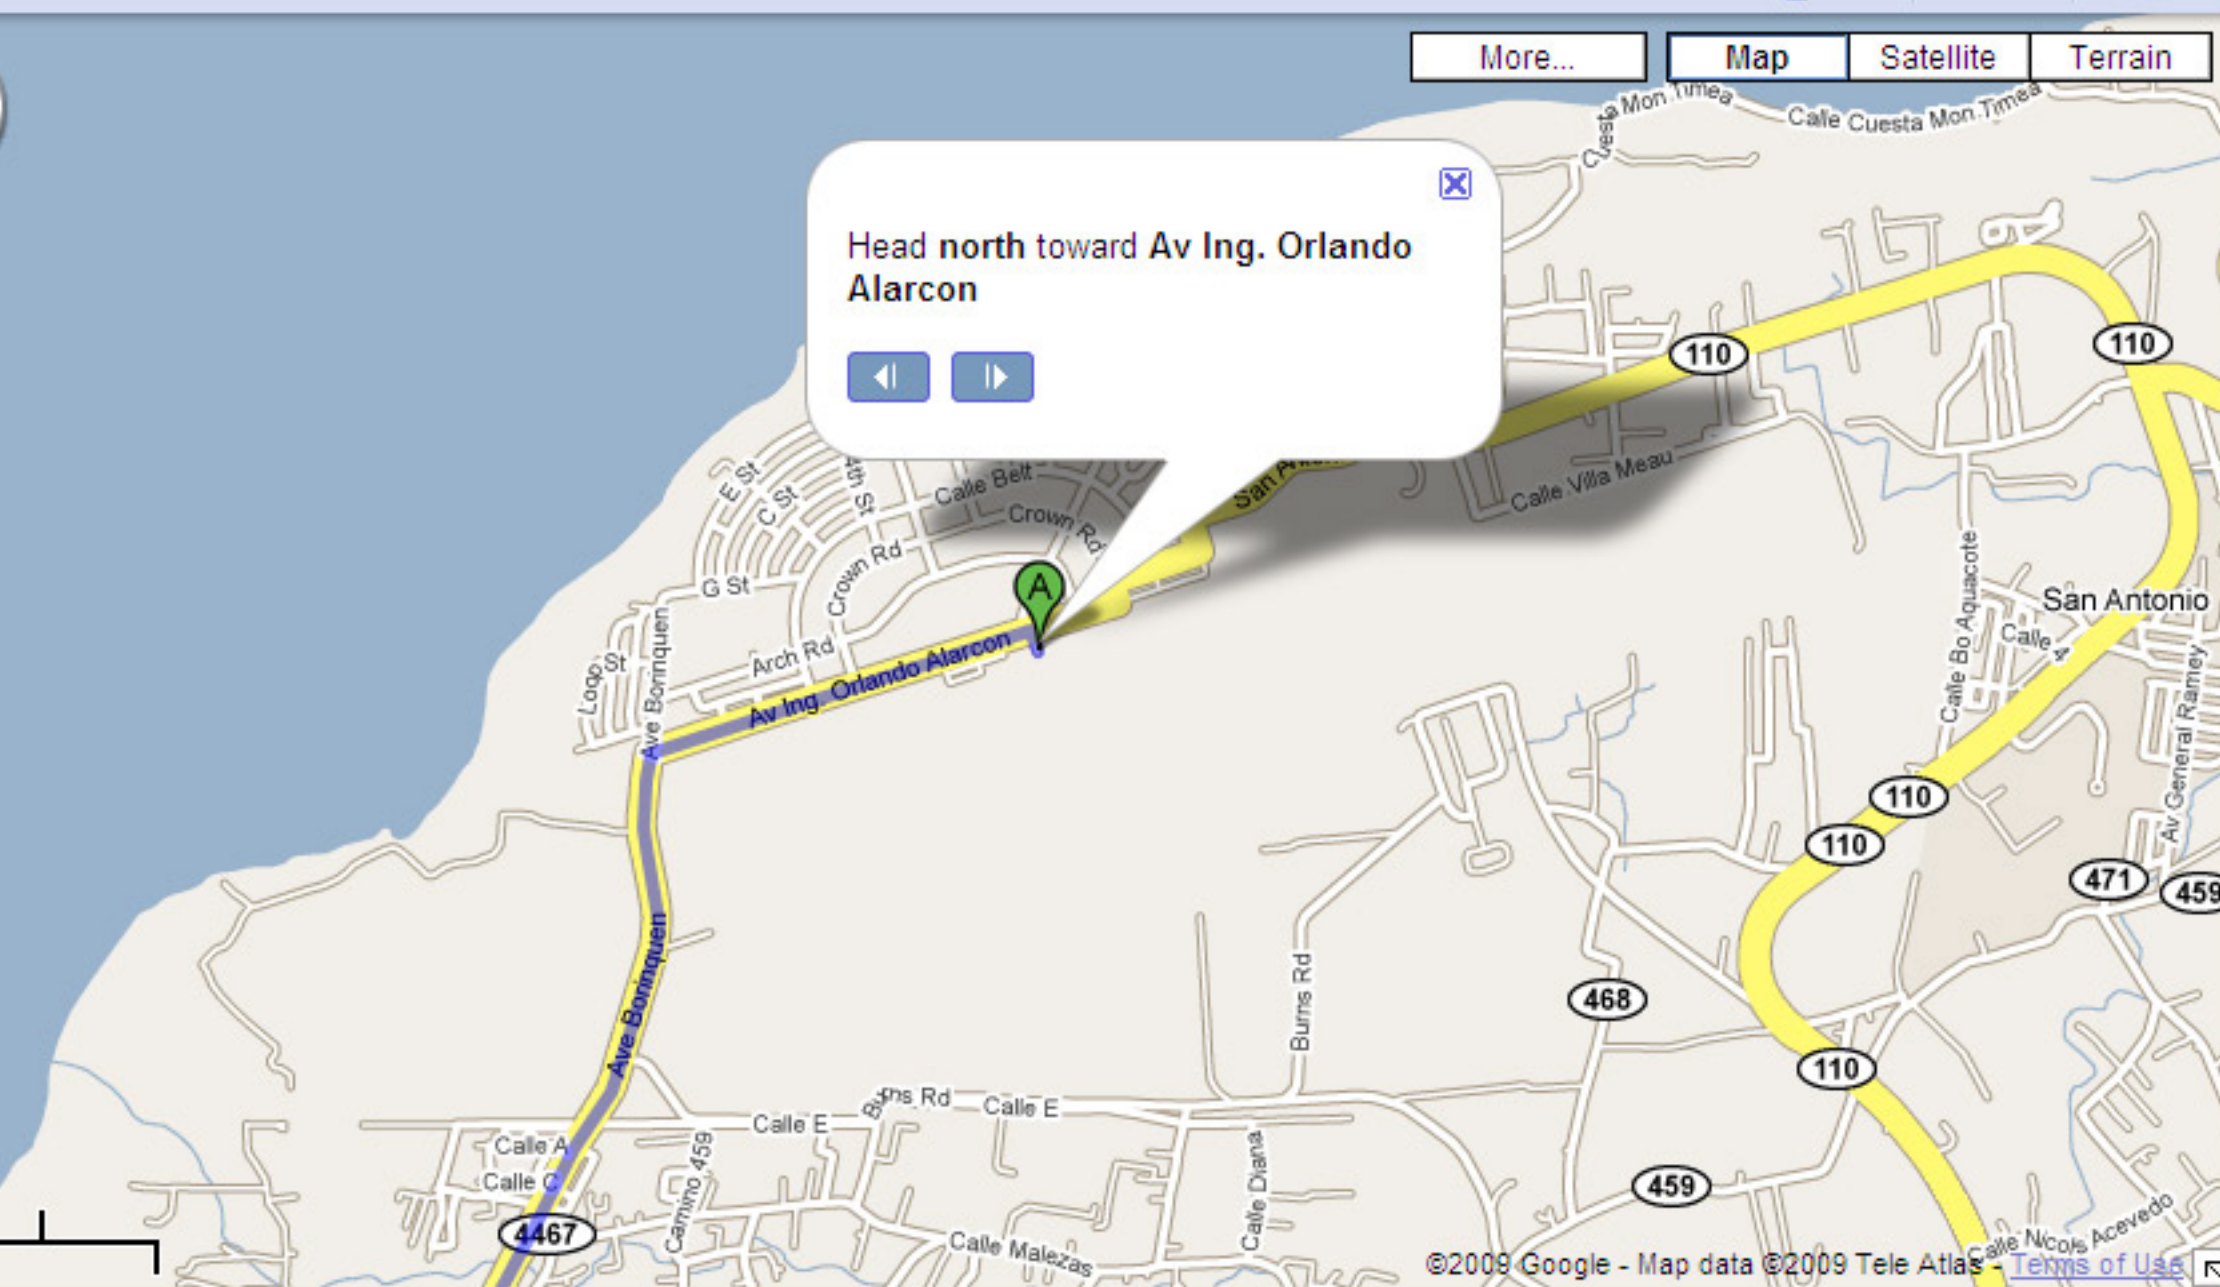

Driving directions to Gall Road Blvd

18.8 mi – about 40 mins

Via PR-2 - [remove](#)

A Rafael Hernández Airport
Puerto Rico

1. Head north toward Av Ing. Orlando Alarcon	253 ft
2. Turn left at Av Ing. Orlando Alarcon	0.8 mi
3. Turn left at Ave Borinquen	1.0 mi
4. Continue on PR-107	2.5 mi
5. Slight right at Rampa	0.1 mi
6. Slight right at PR-2	5.2 mi
7. Slight right at Rampa	463 ft
8. Slight right at PR-417	1.3 mi
9. Continue straight onto PR-416	0.7 mi
10. Continue on Calle la Paz	0.1 mi
11. Turn right at Calle Sanchez Ruiz	157 ft
12. Turn left at Calle Colon	0.2 mi
13. Continue on PR-115	4.5 mi
14. Slight right at Camino Carretas	0.1 mi

[More...](#) [Map](#) [Satellite](#) [Terrain](#)

Head north toward Av Ing. Orlando Alarcon

◀ ▶

Navigation controls: compass, street view, zoom in (+), zoom out (-), and zoom slider.