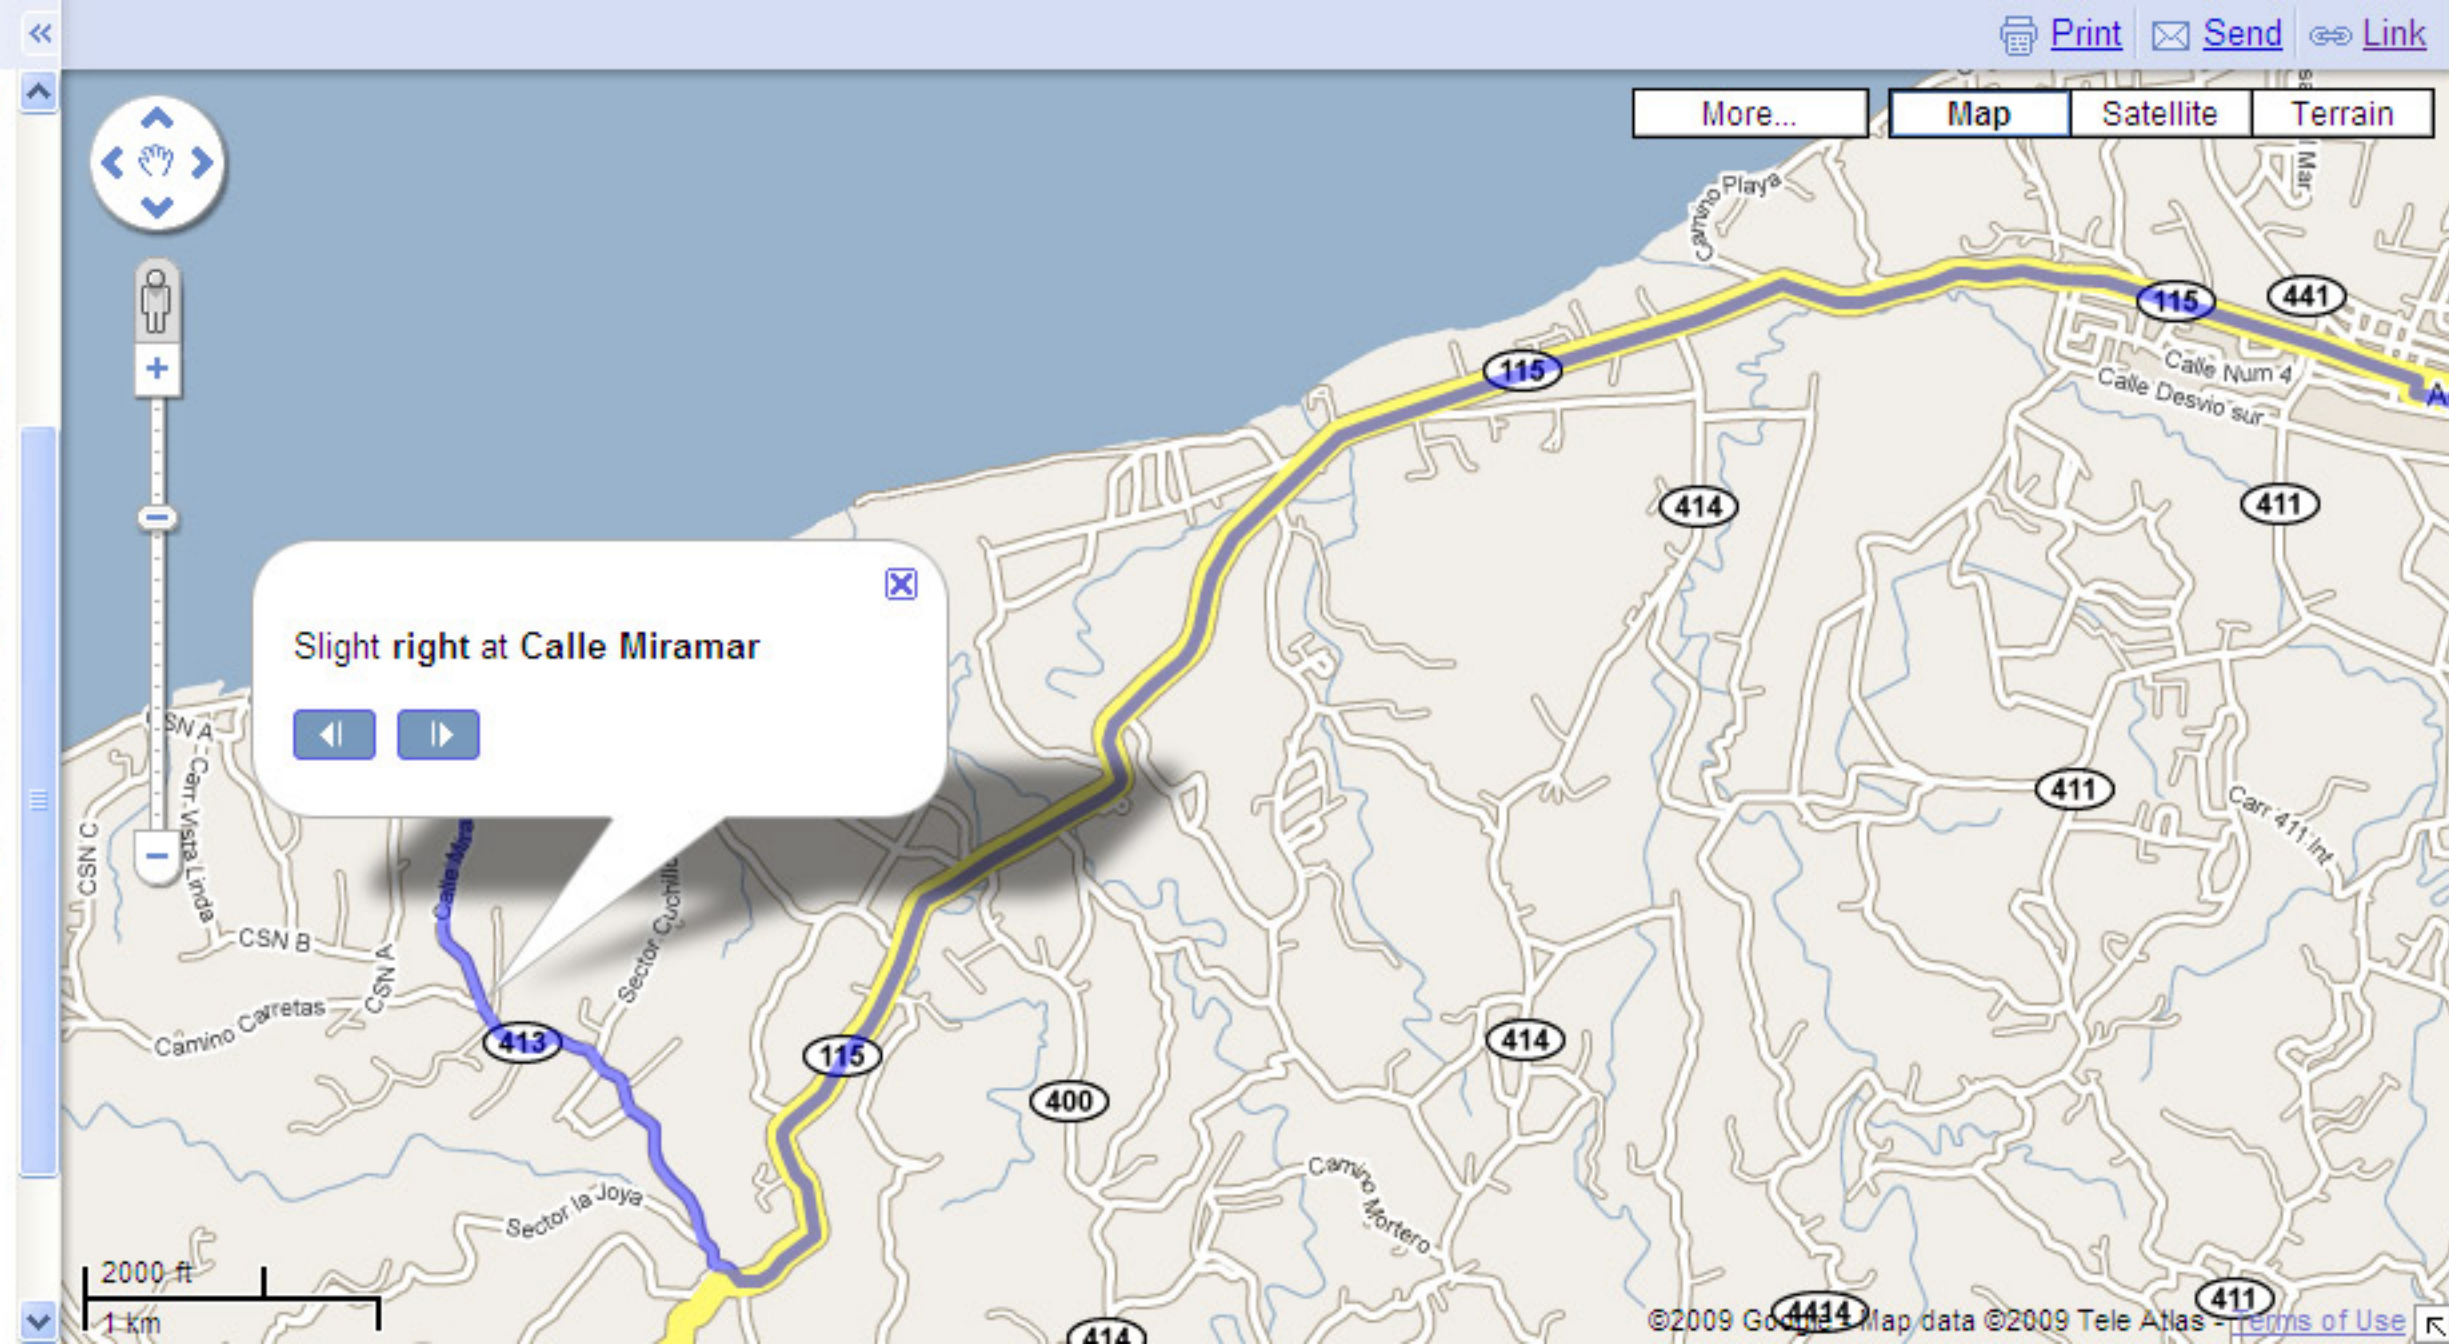

4. Continue on PR-107 2.5 mi
5. Slight right at Rampa 0.1 mi
6. Slight right at PR-2 5.2 mi
7. Slight right at Rampa 463 ft
8. Slight right at PR-417 1.3 mi
9. Continue straight onto PR-416 0.7 mi
10. Continue on Calle la Paz 0.1 mi
11. Turn right at Calle Sanchez Ruiz 157 ft
12. Turn left at Calle Colon 0.2 mi
13. Continue on PR-115 4.5 mi
14. Slight right at Camino Carretas 0.1 mi
15. Turn right to stay on Camino Carretas 292 ft
16. Slight right to stay on Camino Carretas 0.8 mi
17. Slight right at Calle Miramar 0.7 mi
18. Continue on Gall Road Blvd 0.3 mi

Gall Road Blvd

[Save to My Maps](#)

These directions are for planning purposes only. You may find that construction projects, traffic, weather, or other events may cause