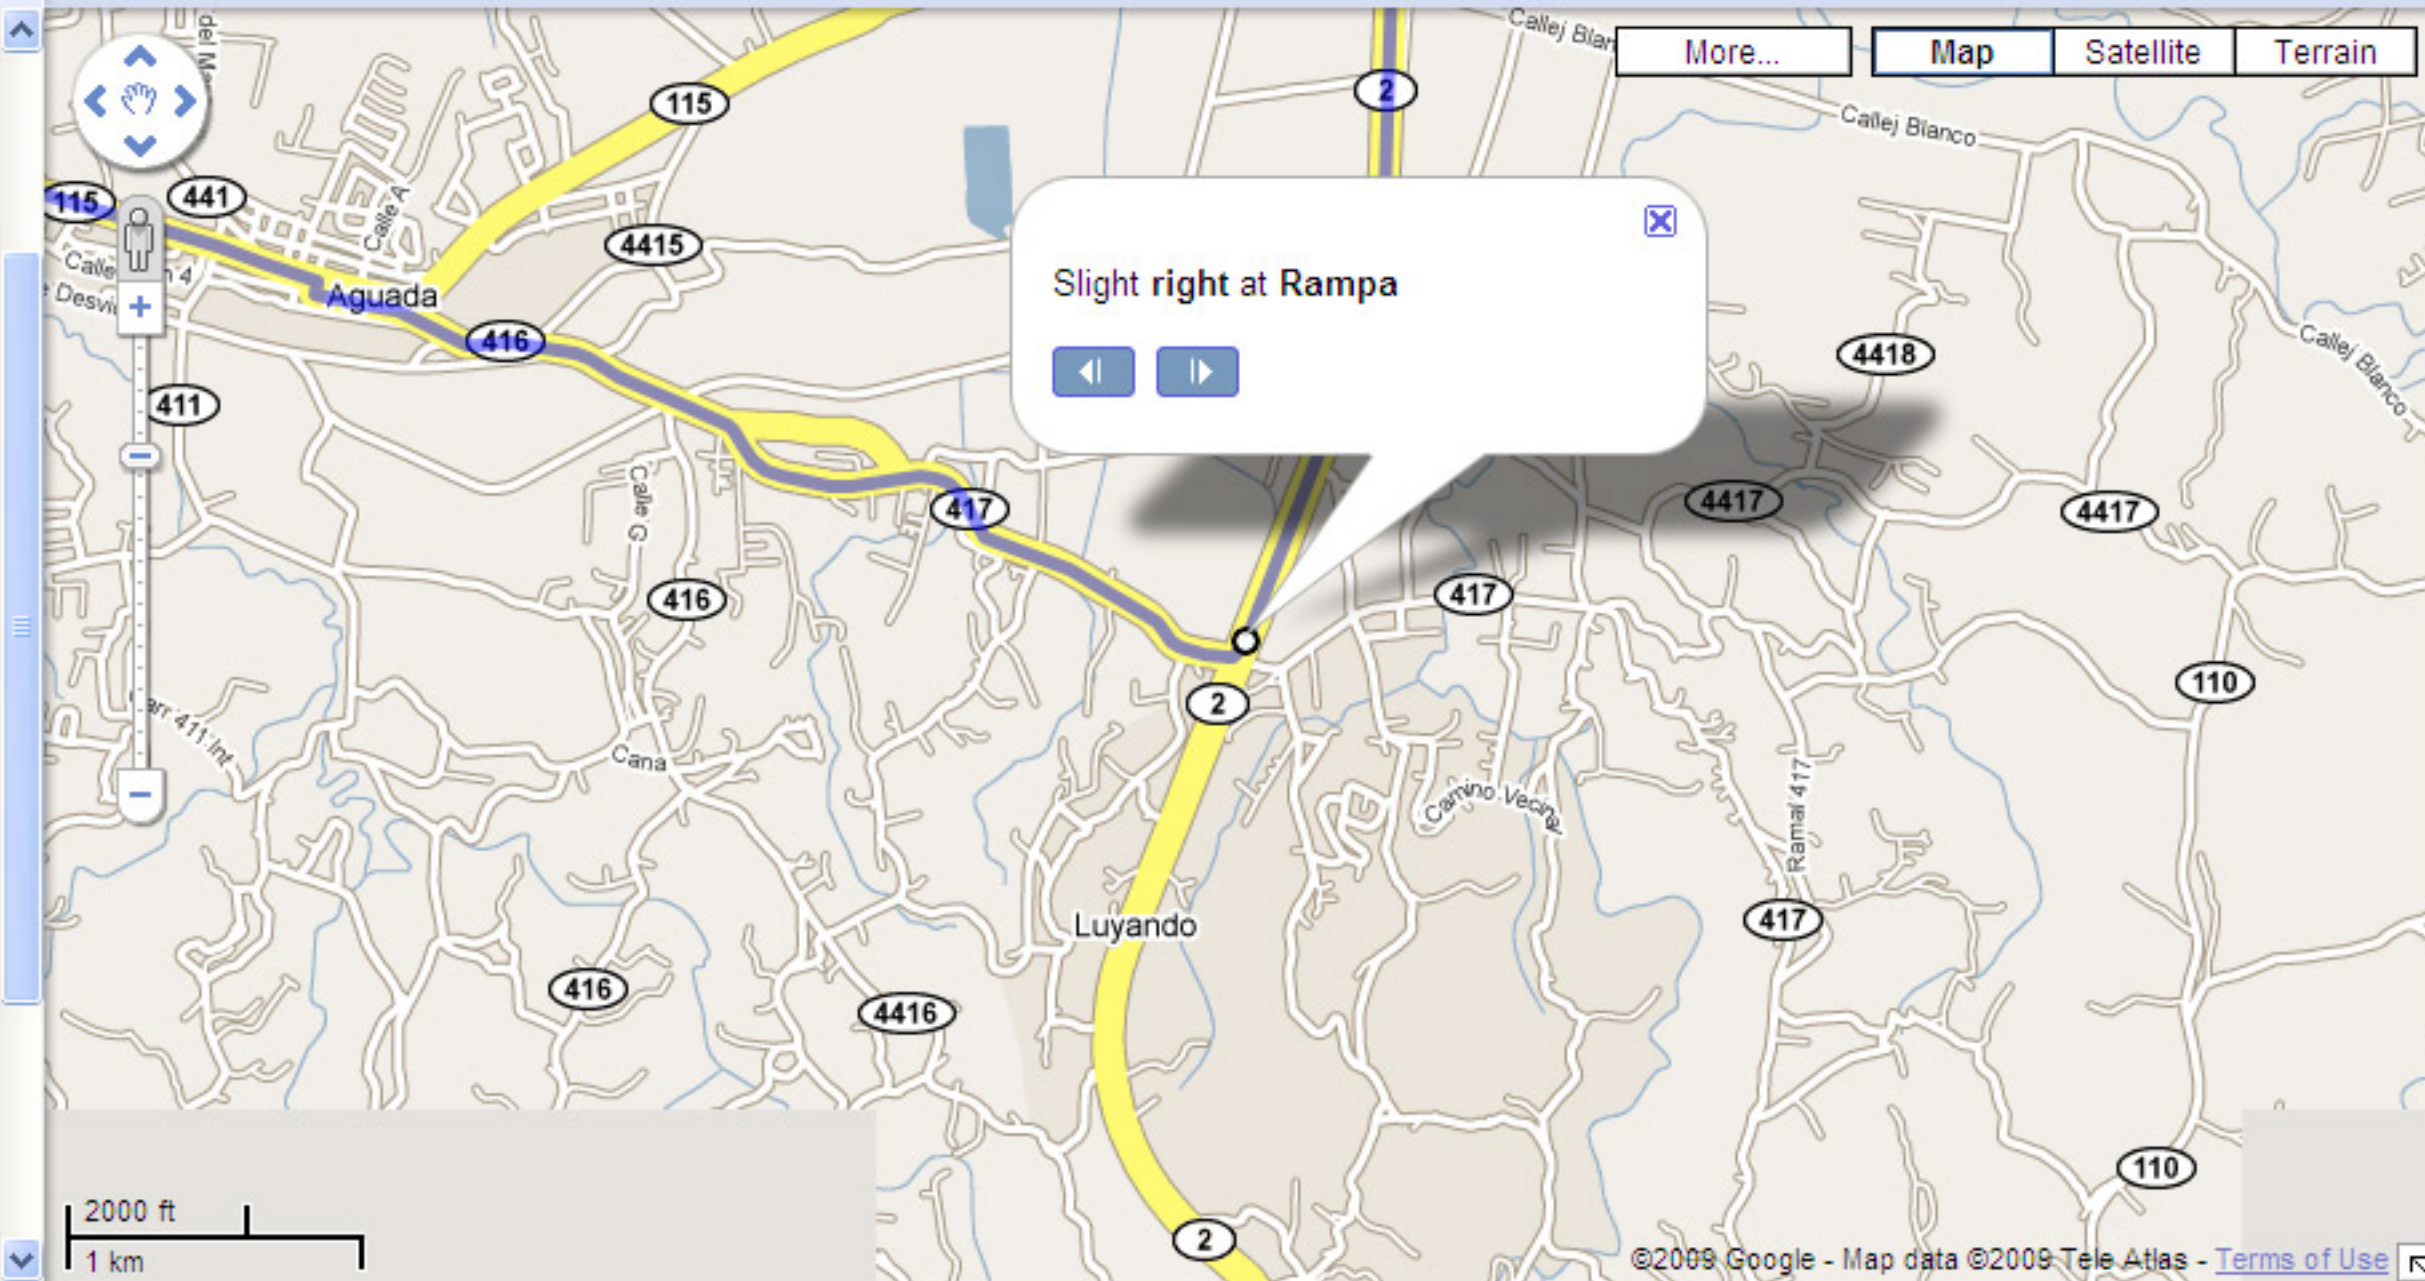

1. Head north toward Av Ing. Orlando Alarcon 253 ft
2. Turn left at Av Ing. Orlando Alarcon 0.8 mi
3. Turn left at Ave Borinquen 1.0 mi
4. Continue on PR-107 2.5 mi
5. Slight right at Rampa 0.1 mi
6. Slight right at PR-2 5.2 mi
7. Slight right at Rampa 463 ft
8. Slight right at PR-417 1.3 mi
9. Continue straight onto PR-416 0.7 mi
10. Continue on Calle la Paz 0.1 mi
11. Turn right at Calle Sanchez Ruiz 157 ft
12. Turn left at Calle Colon 0.2 mi
13. Continue on PR-115 4.5 mi
14. Slight right at Camino Carretas 0.1 mi
15. Turn right to stay on Camino Carretas 292 ft
16. Slight right to stay on Camino Carretas 0.8 mi
17. Slight right at Calle Miramar 0.7 mi
18. Continue on Gall Road Blvd 0.3 mi

B Gall Road Blvd

Slight right at Rampa

More... Map Satellite Terrain

2000 ft
1 km