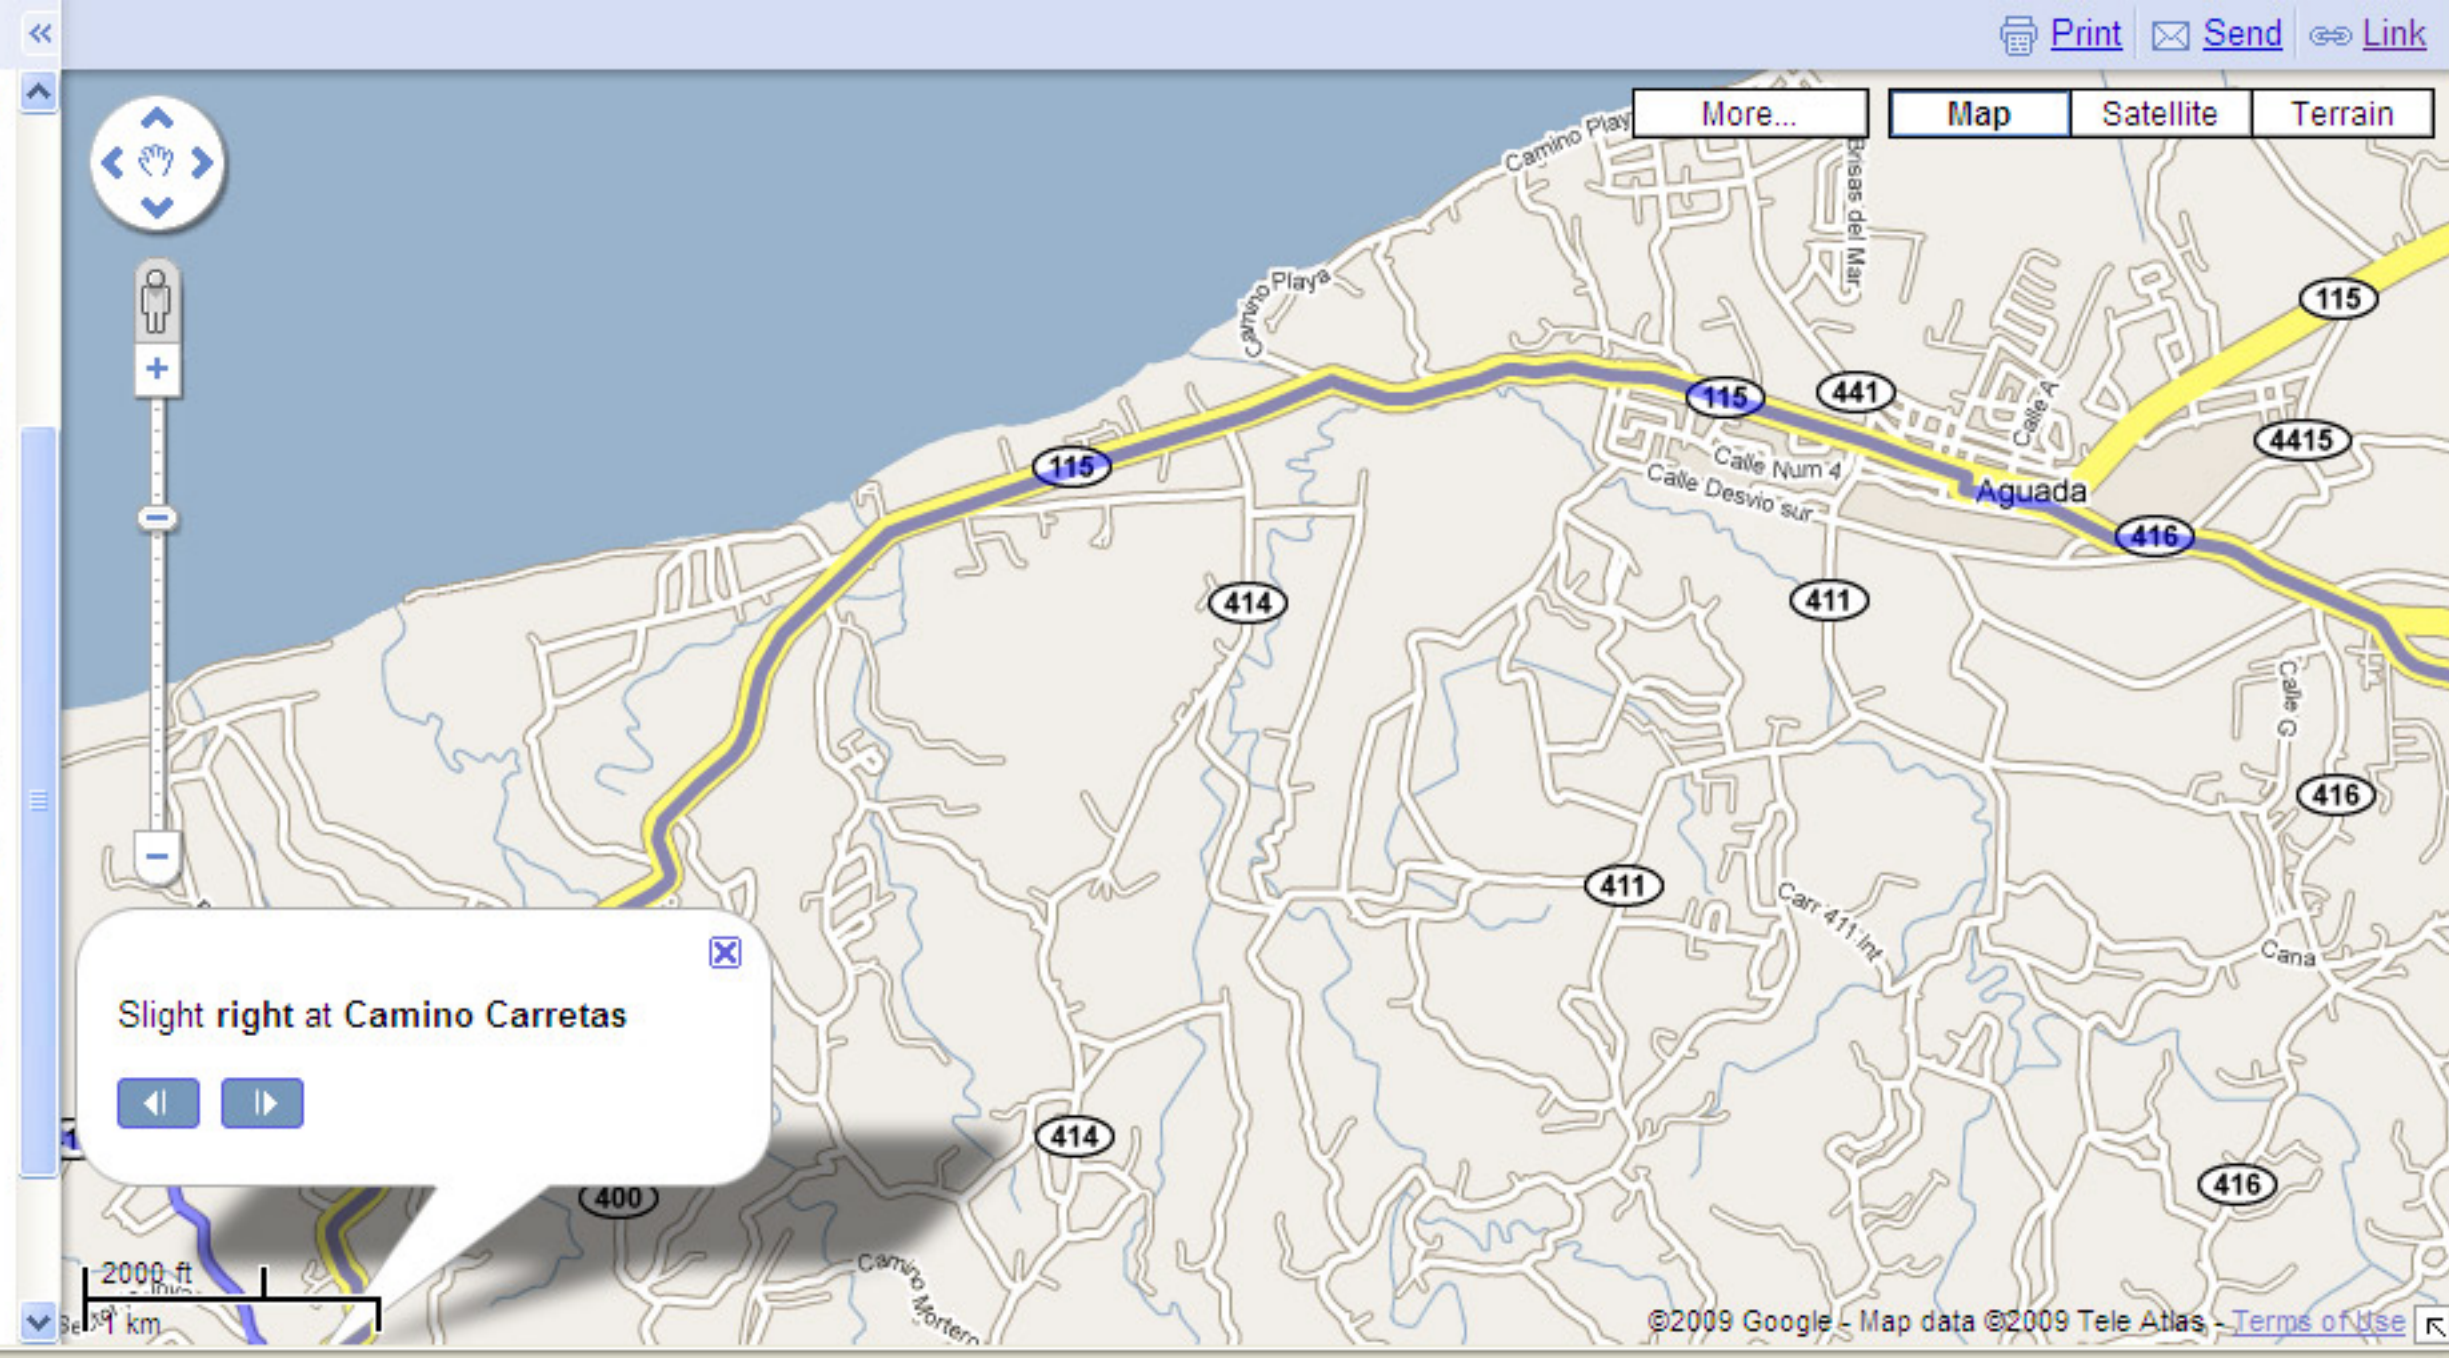

4. Continue on PR-107 2.5 mi
5. Slight right at Rampa 0.1 mi
6. Slight right at PR-2 5.2 mi
7. Slight right at Rampa 463 ft
8. Slight right at PR-417 1.3 mi
9. Continue straight onto PR-416 0.7 mi
10. Continue on Calle la Paz 0.1 mi
11. Turn right at Calle Sanchez Ruiz 157 ft
12. Turn left at Calle Colon 0.2 mi
13. Continue on PR-115 4.5 mi
14. Slight right at Camino Carretas 0.1 mi
15. Turn right to stay on Camino Carretas 292 ft
16. Slight right to stay on Camino Carretas 0.8 mi
17. Slight right at Calle Miramar 0.7 mi
18. Continue on Gall Road Blvd 0.3 mi

Gall Road Blvd

[Save to My Maps](#)

These directions are for planning purposes only. You may find that construction projects, traffic, weather, or other events may cause